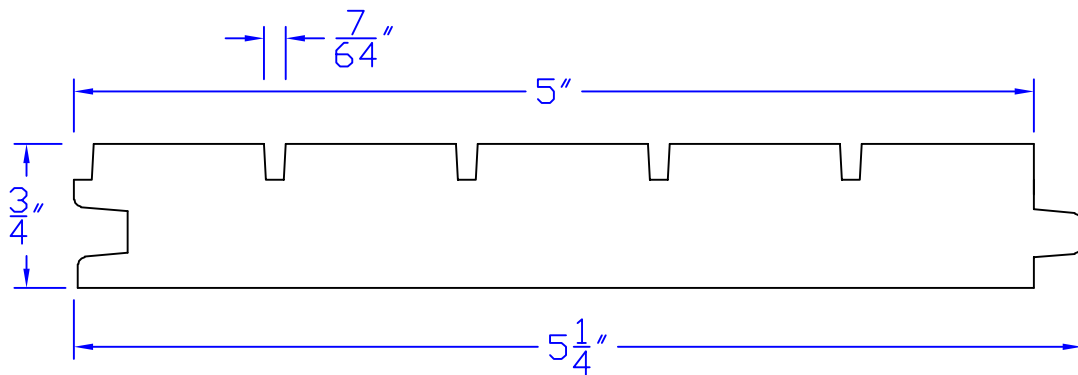

# Creative Woodworking N.W., Inc.

1036 S.E. Taylor \* Portland, Oregon 97214  
Phone:(503) 230-9265 \* Fax:(503) 232-9082  
www.Creativewoodworkingnw.com

NOT TO SCALE

TNGV122  
3/4" x 5-1/4"  
WC-174 SIMILAR