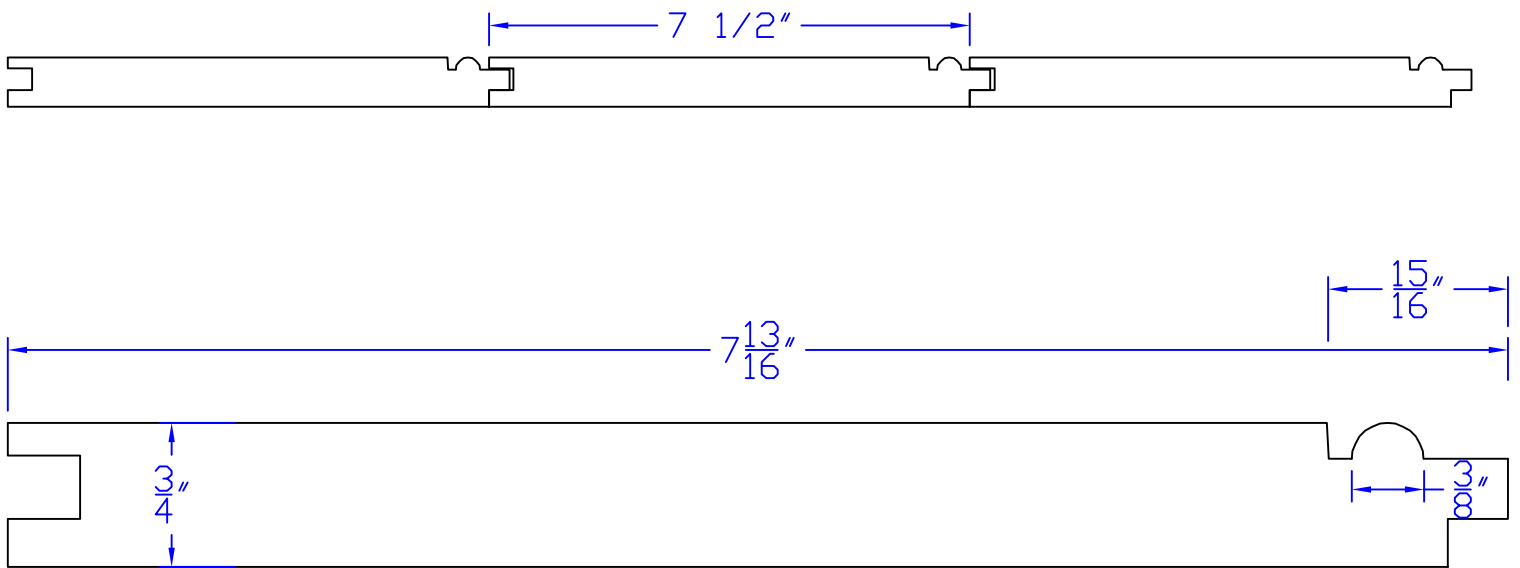

Creative Woodworking N.W., Inc.

1036 S.E. Taylor * Portland, Oregon 97214

Phone:(503) 230-9265 * Fax:(503) 232-9082

www.Creativewoodworkingnw.com

TNGV128
3/4" x 7-13/16" O.A.

7-1/2" FACE
5/16" x 5/16" T&G

VARIOUS WIDTHS AVAILABLE