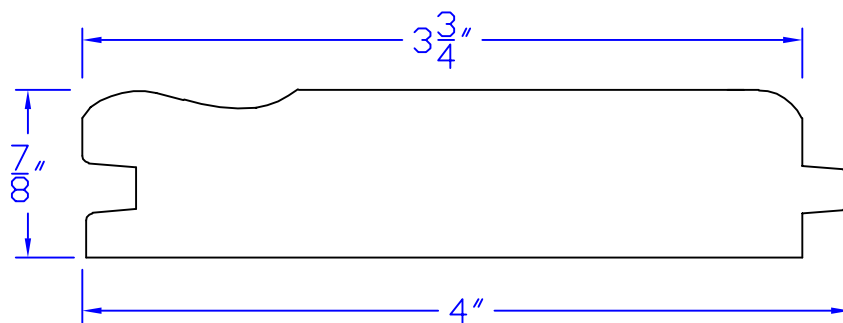

# Creative Woodworking N.W., Inc.

1036 S.E. Taylor \* Portland, Oregon 97214  
Phone:(503) 230-9265 \* Fax:(503) 232-9082  
www.Creativewoodworkingnw.com

NOT TO SCALE

TNGV129  
 $\frac{7}{8}$ " x 4"