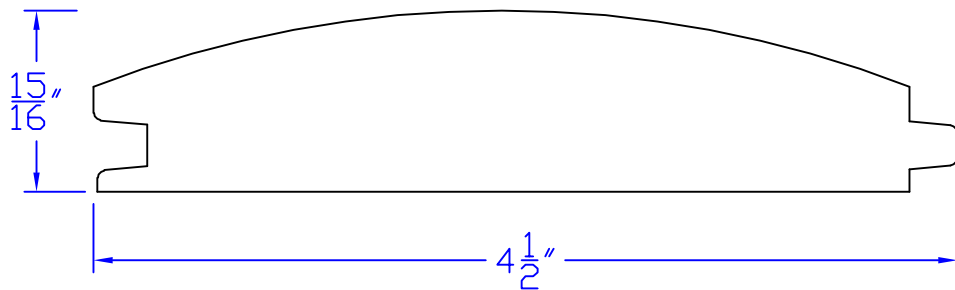

# Creative Woodworking N.W., Inc.

1036 S.E. Taylor \* Portland, Oregon 97214  
Phone:(503) 230-9265 \* Fax:(503) 232-9082  
www.Creativewoodworkingnw.com

NOT TO SCALE

TNGV134  
15/16" x 4-1/2"