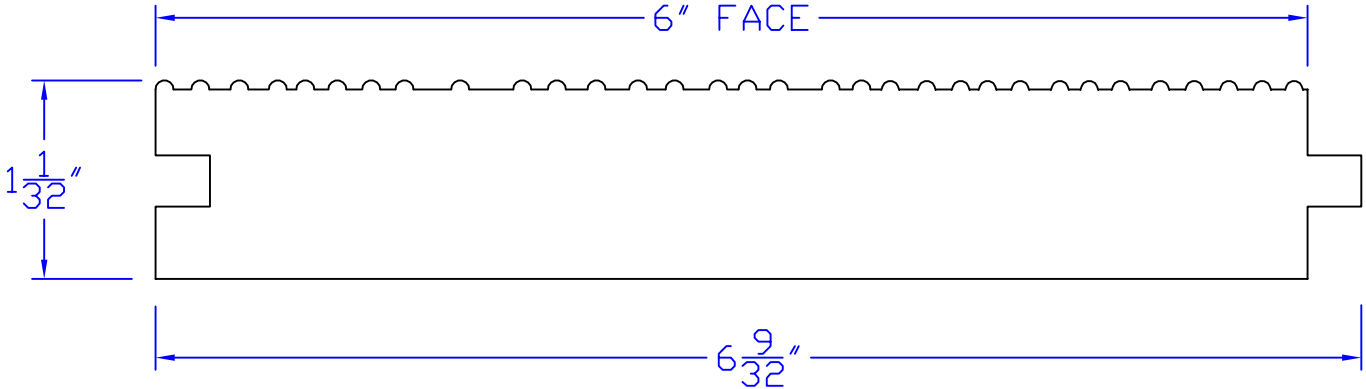

Creative Woodworking N.W., Inc.

1036 S.E. Taylor * Portland, Oregon 97214
Phone:(503) 230-9265 * Fax:(503) 232-9082
www.Creativewoodworkingnw.com

TNGV136
 $1\frac{1}{32}" \times 6\frac{9}{32}"$