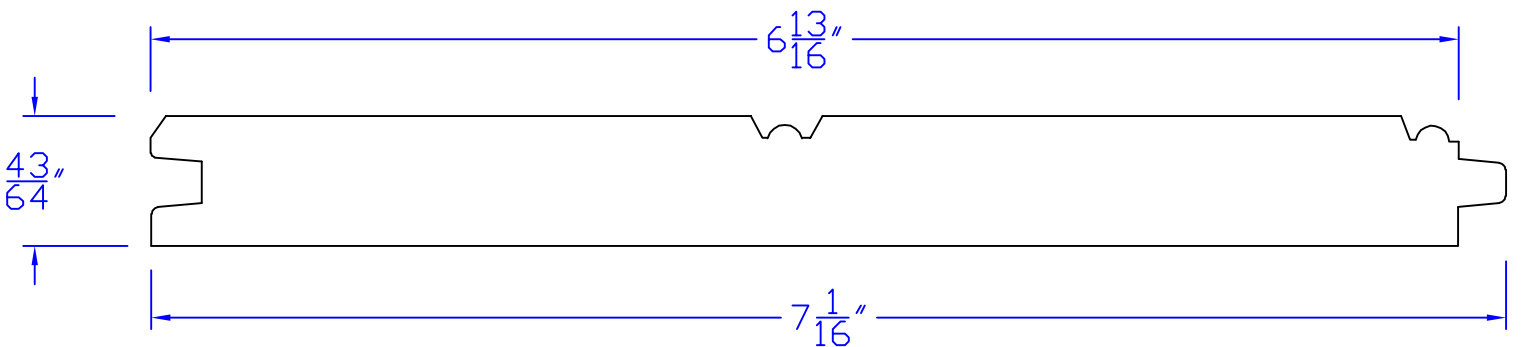

# Creative Woodworking N.W., Inc.

1036 S.E. Taylor \* Portland, Oregon 97214  
Phone:(503) 230-9265 \* Fax:(503) 232-9082  
www.Creativewoodworkingnw.com

TNGV138  
 $43/64$ " x  $7-1/16$ "