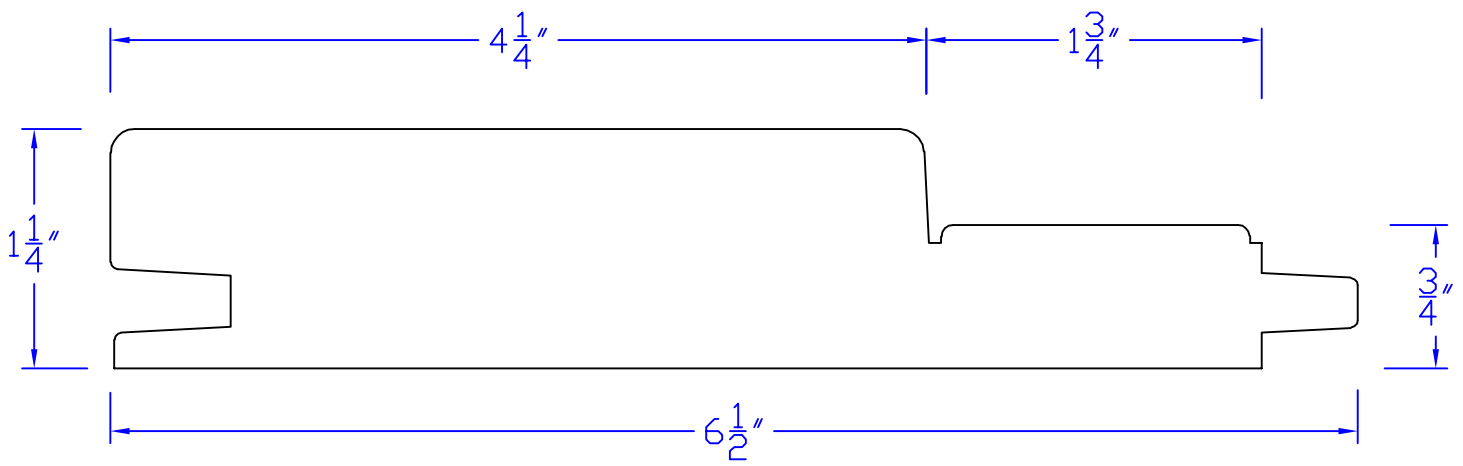

# Creative Woodworking N.W., Inc.

1036 S.E. Taylor \* Portland, Oregon 97214  
Phone:(503) 230-9265 \* Fax:(503) 232-9082  
www.Creativewoodworkingnw.com

TNGV144  
1-1/4" x 6-1/2"

AND TNGV217