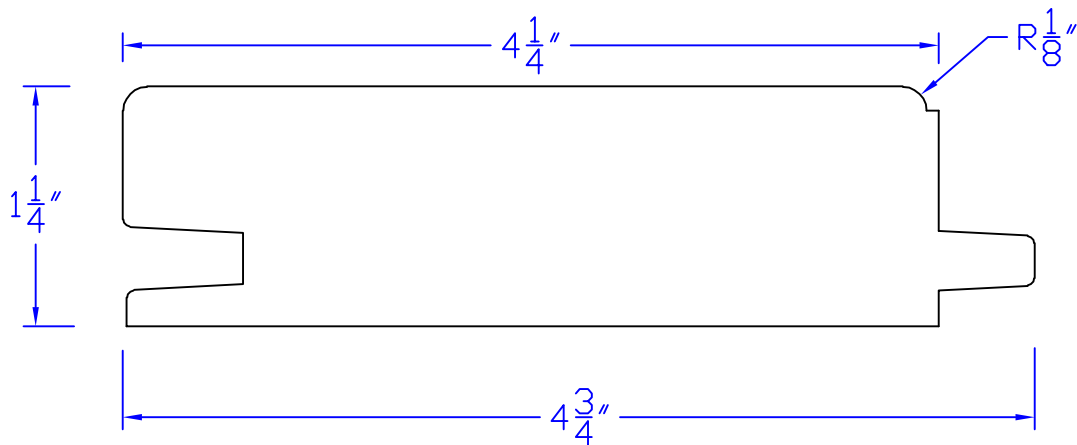

Creative Woodworking N.W., Inc.

1036 S.E. Taylor * Portland, Oregon 97214
Phone:(503) 230-9265 * Fax:(503) 232-9082
www.Creativewoodworkingnw.com

TNGV145
 $1-1/4" \times 4-3/4"$

AND TNGV217