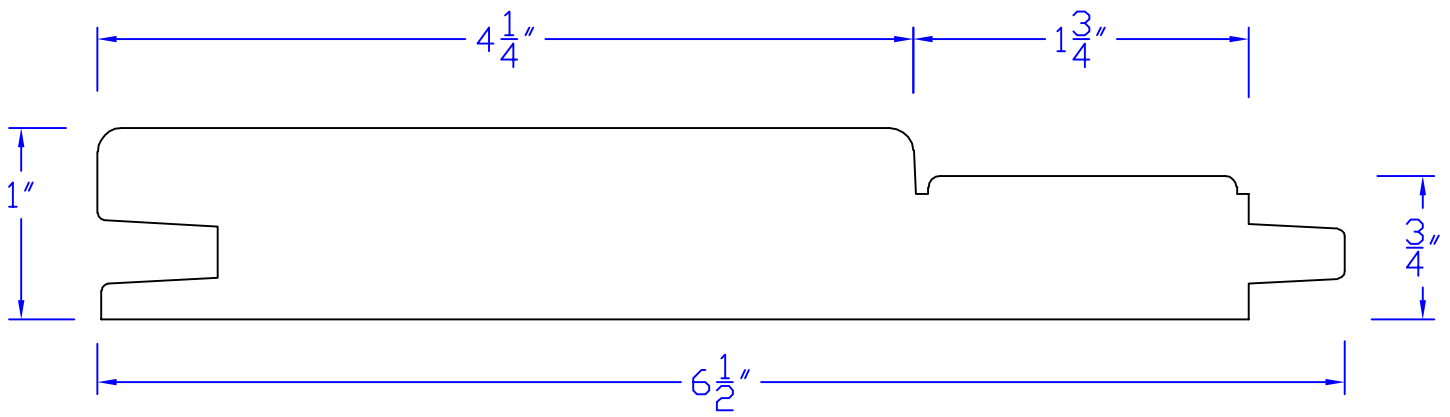

Creative Woodworking N.W., Inc.

1036 S.E. Taylor * Portland, Oregon 97214
Phone:(503) 230-9265 * Fax:(503) 232-9082
www.Creativewoodworkingnw.com

TNGV146
1" x 6-1/2"