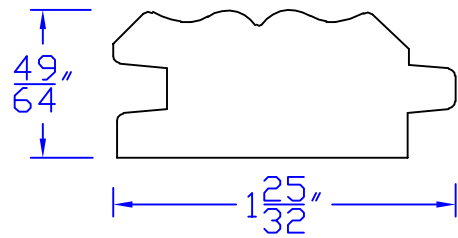

# Creative Woodworking N.W., Inc.

1036 S.E. Taylor \* Portland, Oregon 97214  
Phone:(503) 230-9265 \* Fax:(503) 232-9082  
www.Creativewoodworkingnw.com

TNGV147  
 $\frac{49}{64}$ " x  $1\frac{25}{32}$ "