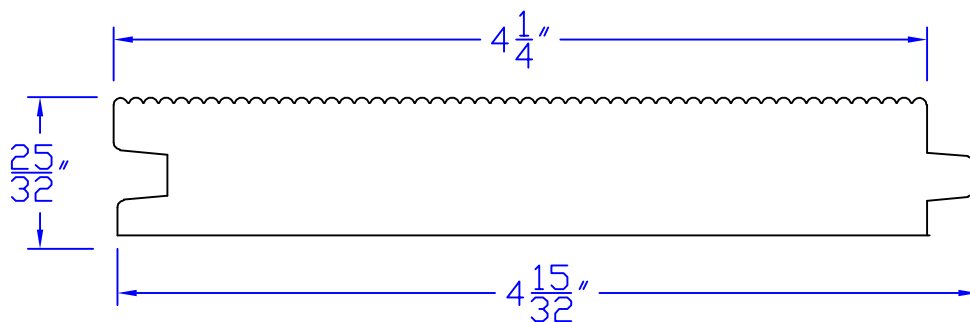

Creative Woodworking N.W., Inc.

1036 S.E. Taylor * Portland, Oregon 97214
Phone:(503) 230-9265 * Fax:(503) 232-9082
www.Creativewoodworkingnw.com

TNGV148
 $\frac{25}{32}" \times 4 - \frac{15}{32}"$
 $4 - \frac{1}{4}"$ FACE