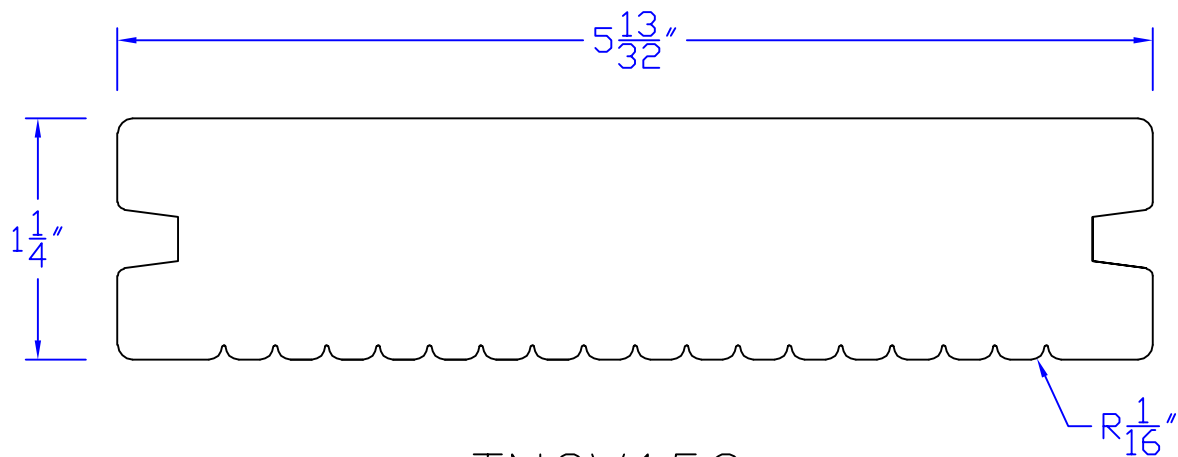

Creative Woodworking N.W., Inc.

1036 S.E. Taylor * Portland, Oregon 97214
Phone:(503) 230-9265 * Fax:(503) 232-9082
www.Creativewoodworkingnw.com

TNGV152
 $1-1/4$ " x $5-13/16$ "