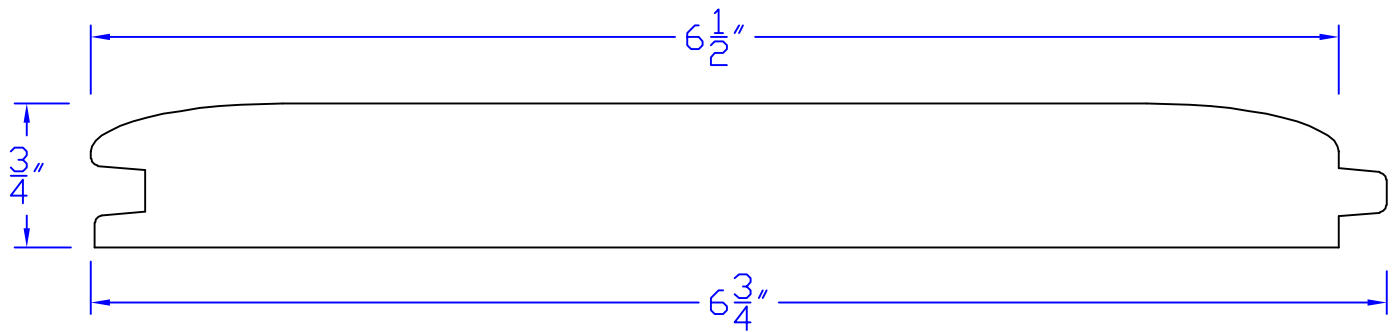

Creative Woodworking N.W., Inc.

1036 S.E. Taylor * Portland, Oregon 97214
Phone:(503) 230-9265 * Fax:(503) 232-9082
www.Creativewoodworkingnw.com

TNGV154
3/4" x 6-3/4"