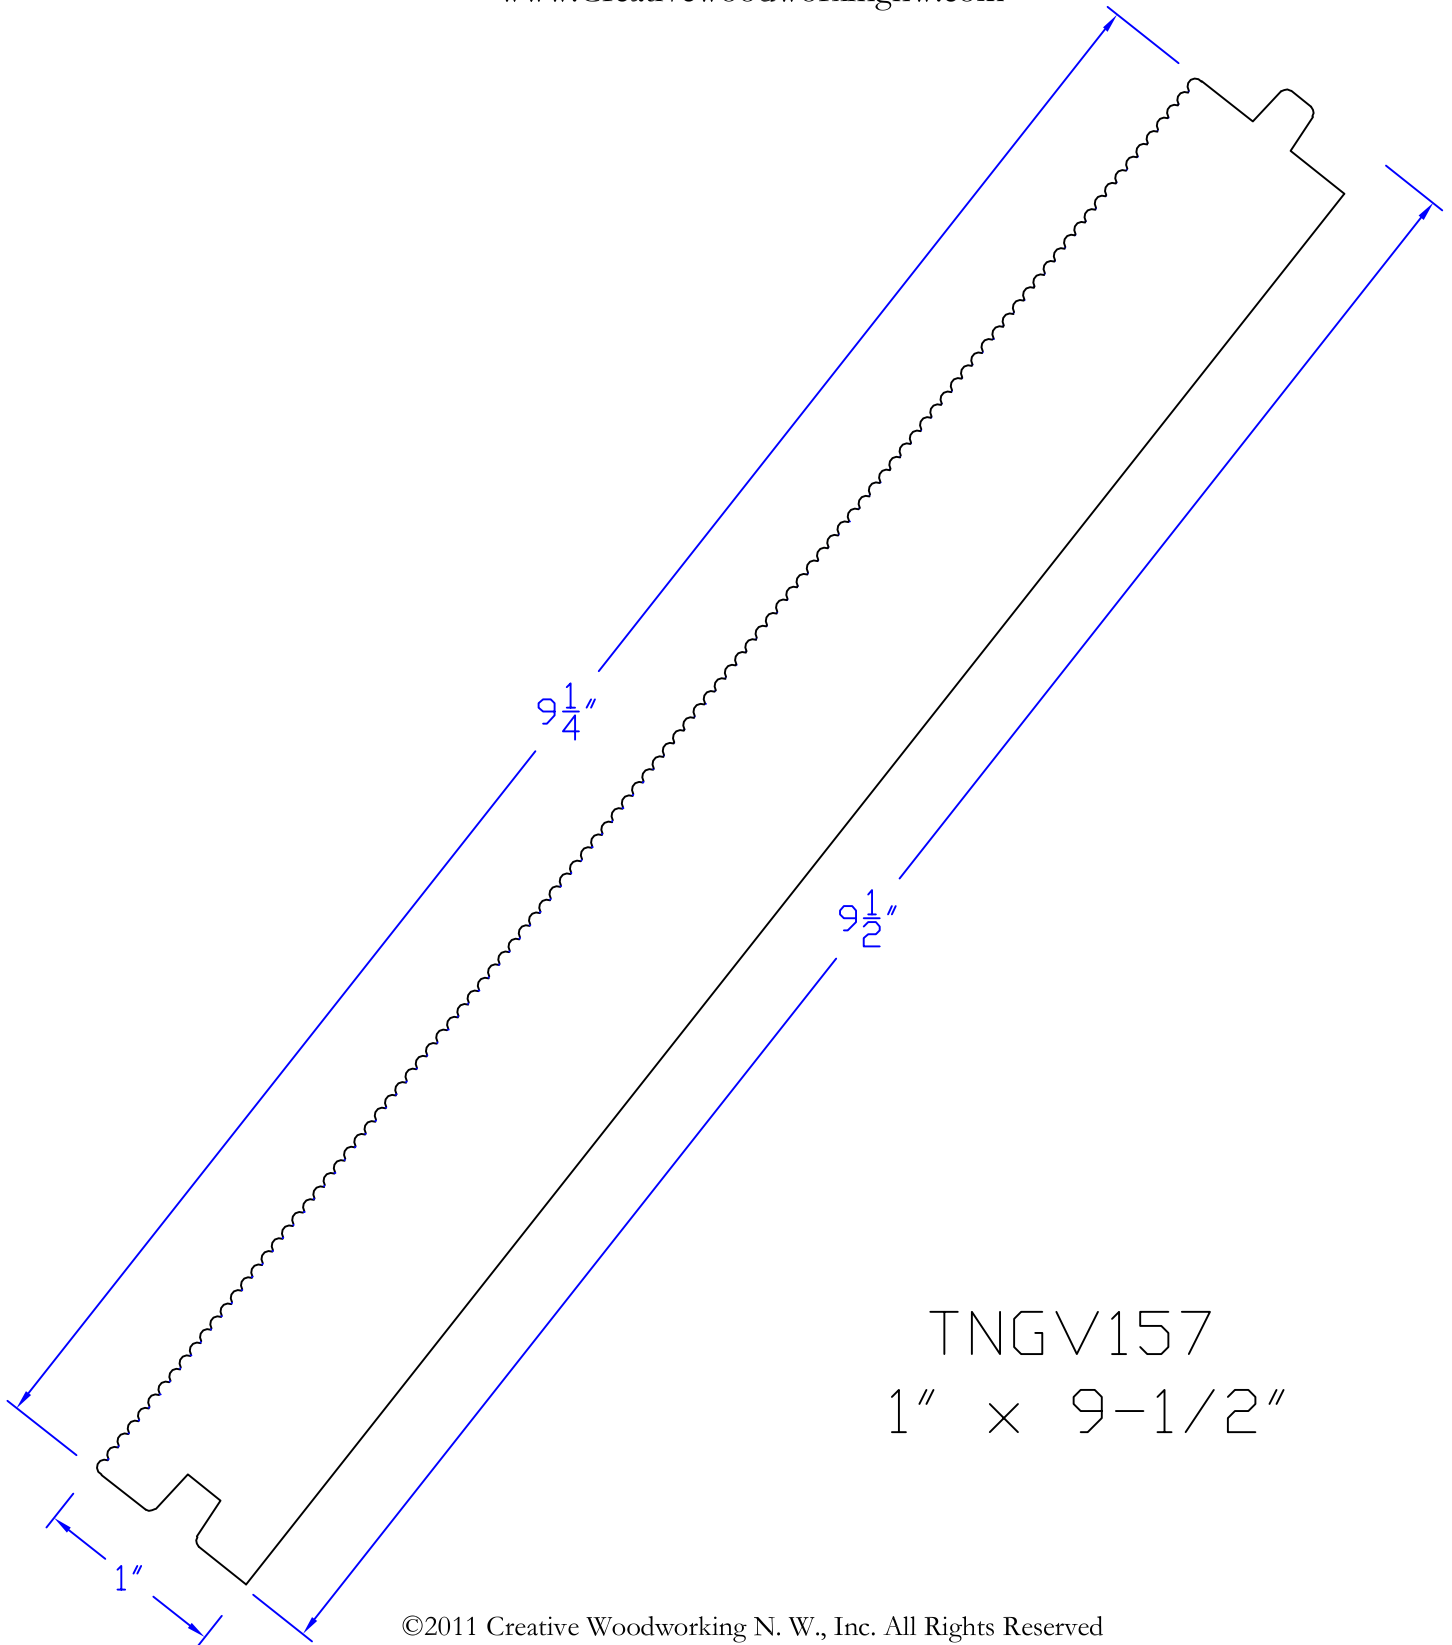

Creative Woodworking N.W., Inc.

1036 S.E. Taylor * Portland, Oregon 97214

Phone:(503) 230-9265 * Fax:(503) 232-9082

www.Creativewoodworkingnw.com

TNGV157
1" x 9-1/2"