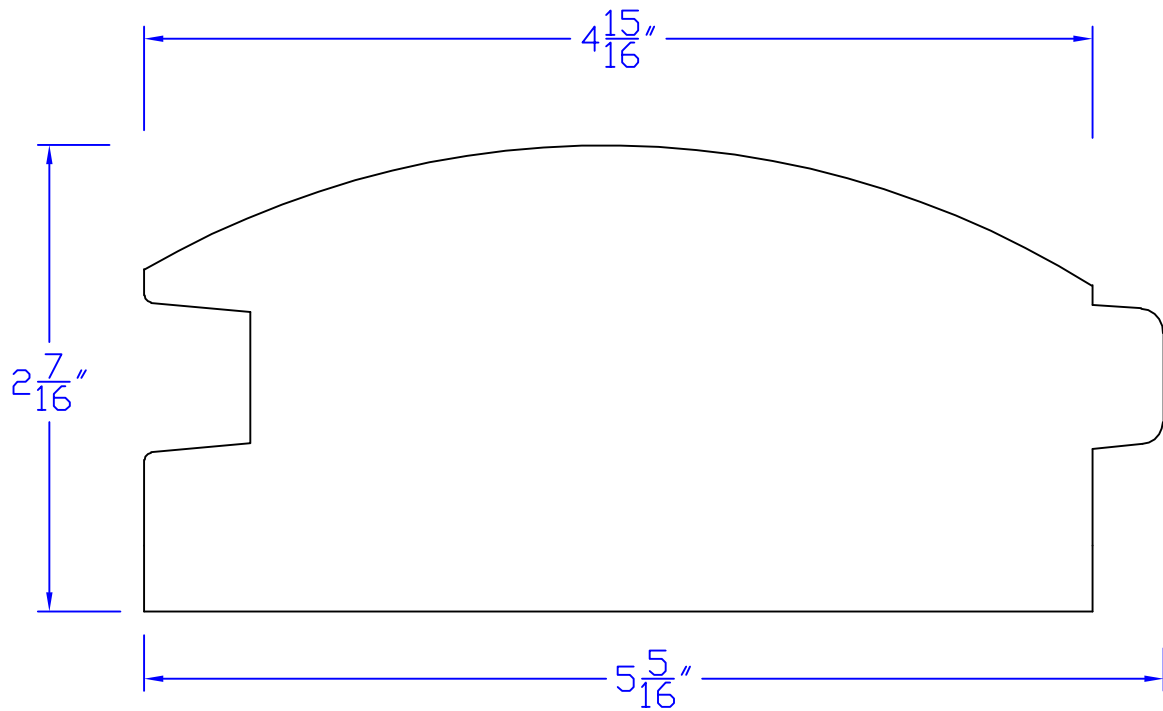

# Creative Woodworking N.W., Inc.

1036 S.E. Taylor \* Portland, Oregon 97214  
Phone:(503) 230-9265 \* Fax:(503) 232-9082  
www.Creativewoodworkingnw.com

TNGV159  
 $2-7/16$ " x  $5-5/16$ "  
 $4-15/16$ " FACE  
USE WITH TNGV213