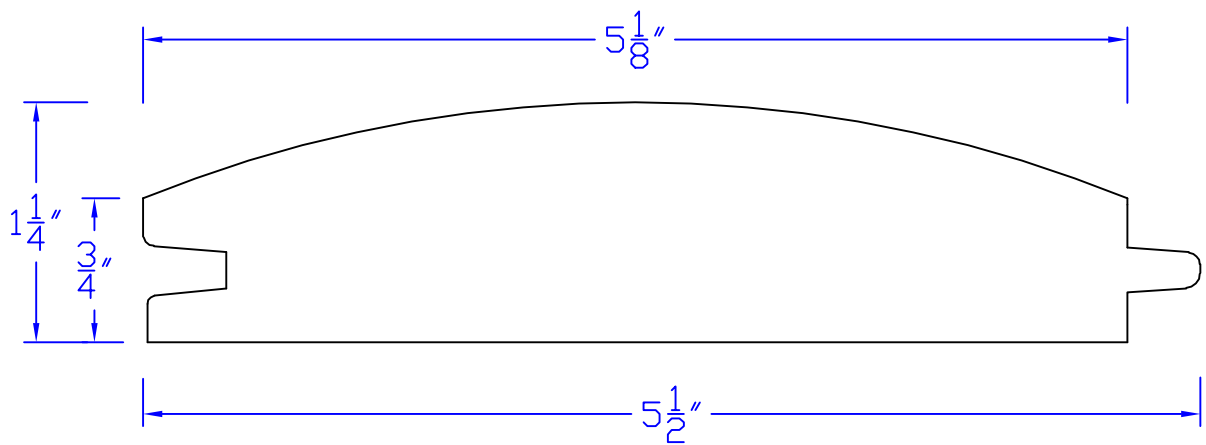

Creative Woodworking N.W., Inc.

1036 S.E. Taylor * Portland, Oregon 97214
Phone:(503) 230-9265 * Fax:(503) 232-9082
www.Creativewoodworkingnw.com

TNGV160
1-1/4" x 5-1/2"
5-1/8" FACE
USE WITH TNGV207