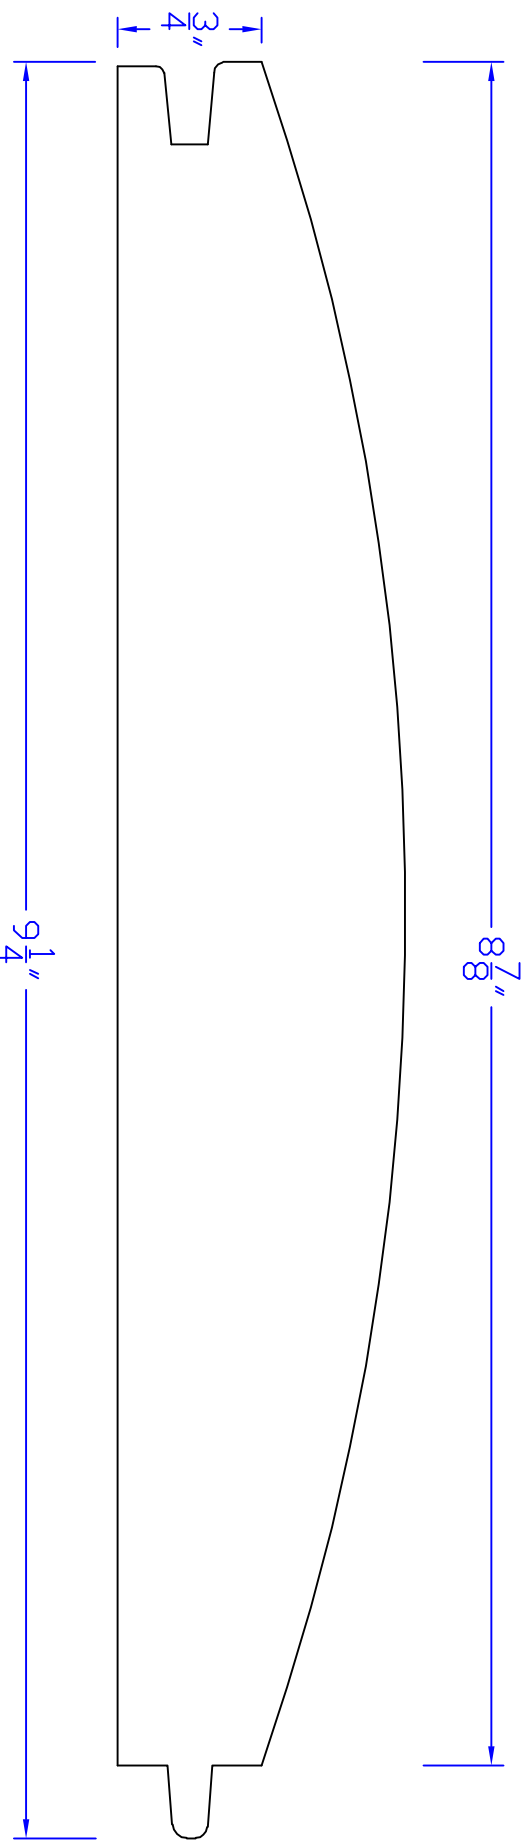

Creative Woodworking N.W., Inc.

1036 S.E. Taylor * Portland, Oregon 97214

Phone:(503) 230-9265 * Fax:(503) 232-9082

www.Creativewoodworkingnw.com

TNGV161

1 - 1/2" x 9 - 1/4"