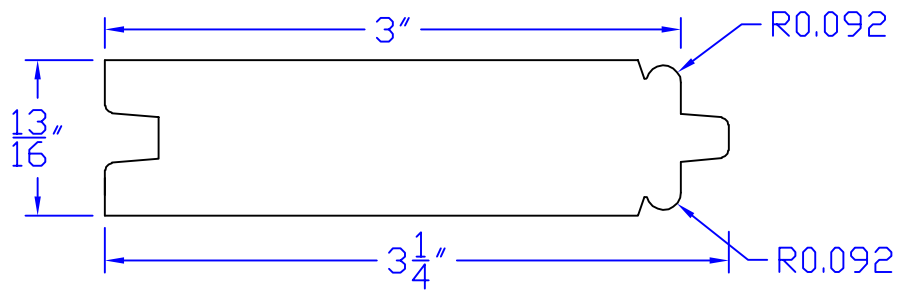

Creative Woodworking N.W., Inc.

1036 S.E. Taylor * Portland, Oregon 97214
Phone:(503) 230-9265 * Fax:(503) 232-9082
www.Creativewoodworkingnw.com

TNGV162

13/16" x 3-1/4"