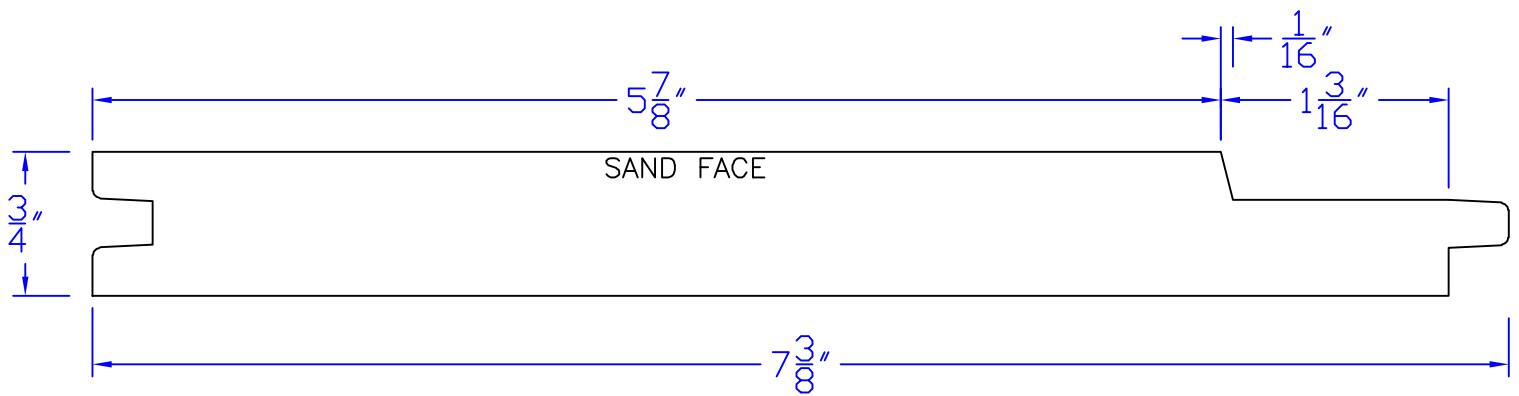

Creative Woodworking N.W., Inc.

1036 S.E. Taylor * Portland, Oregon 97214
Phone:(503) 230-9265 * Fax:(503) 232-9082
www.Creativewoodworkingnw.com

TNGV163
3/4" x 7-3/8"