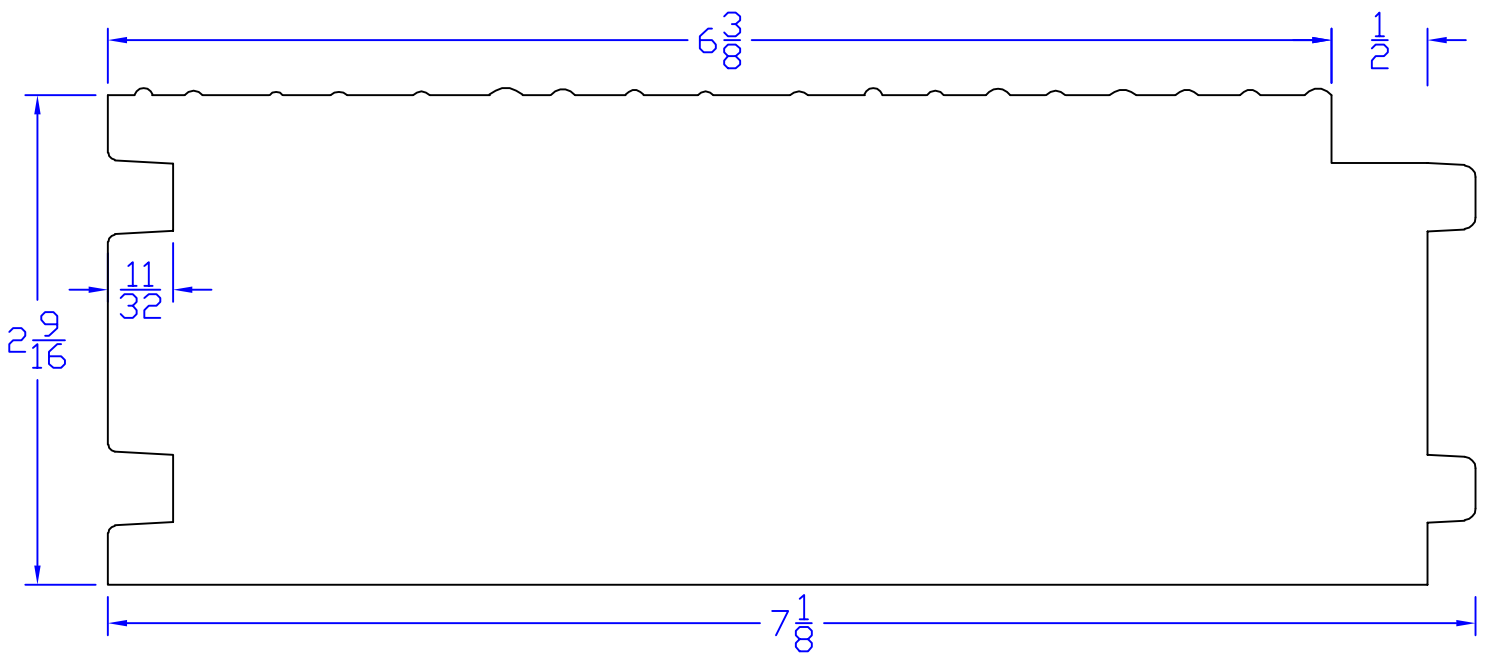

Creative Woodworking N.W., Inc.

1036 S.E. Taylor * Portland, Oregon 97214
Phone:(503) 230-9265 * Fax:(503) 232-9082
www.Creativewoodworkingnw.com

TNGV169
 $2-9/16'' \times 7-1/8''$
USE TNGV242 FOR SIDES