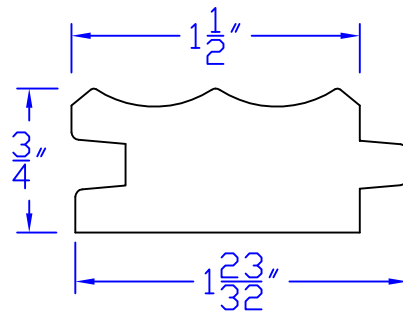

# Creative Woodworking N.W., Inc.

1036 S.E. Taylor \* Portland, Oregon 97214

Phone:(503) 230-9265 \* Fax:(503) 232-9082

www.Creativewoodworkingnw.com

TNGV170

$\frac{3}{4}$ " x  $1-\frac{23}{32}$ "