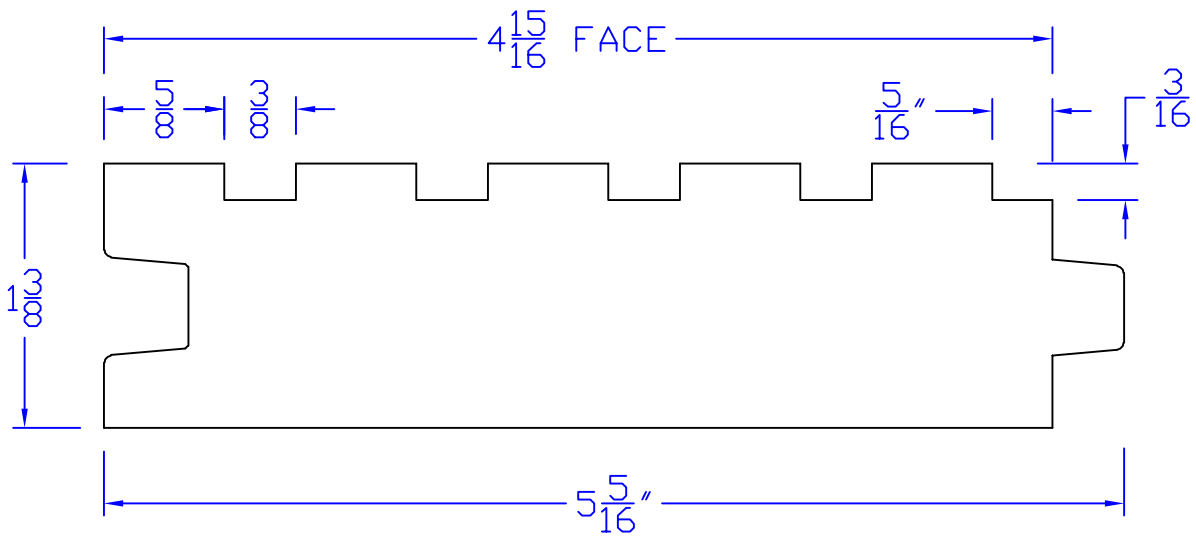

# Creative Woodworking N.W., Inc.

1036 S.E. Taylor \* Portland, Oregon 97214  
Phone:(503) 230-9265 \* Fax:(503) 232-9082  
www.Creativewoodworkingnw.com

TNGV171

1- $\frac{3}{8}$ " x 5- $\frac{5}{16}$ "

WP-405-B SIMILAR