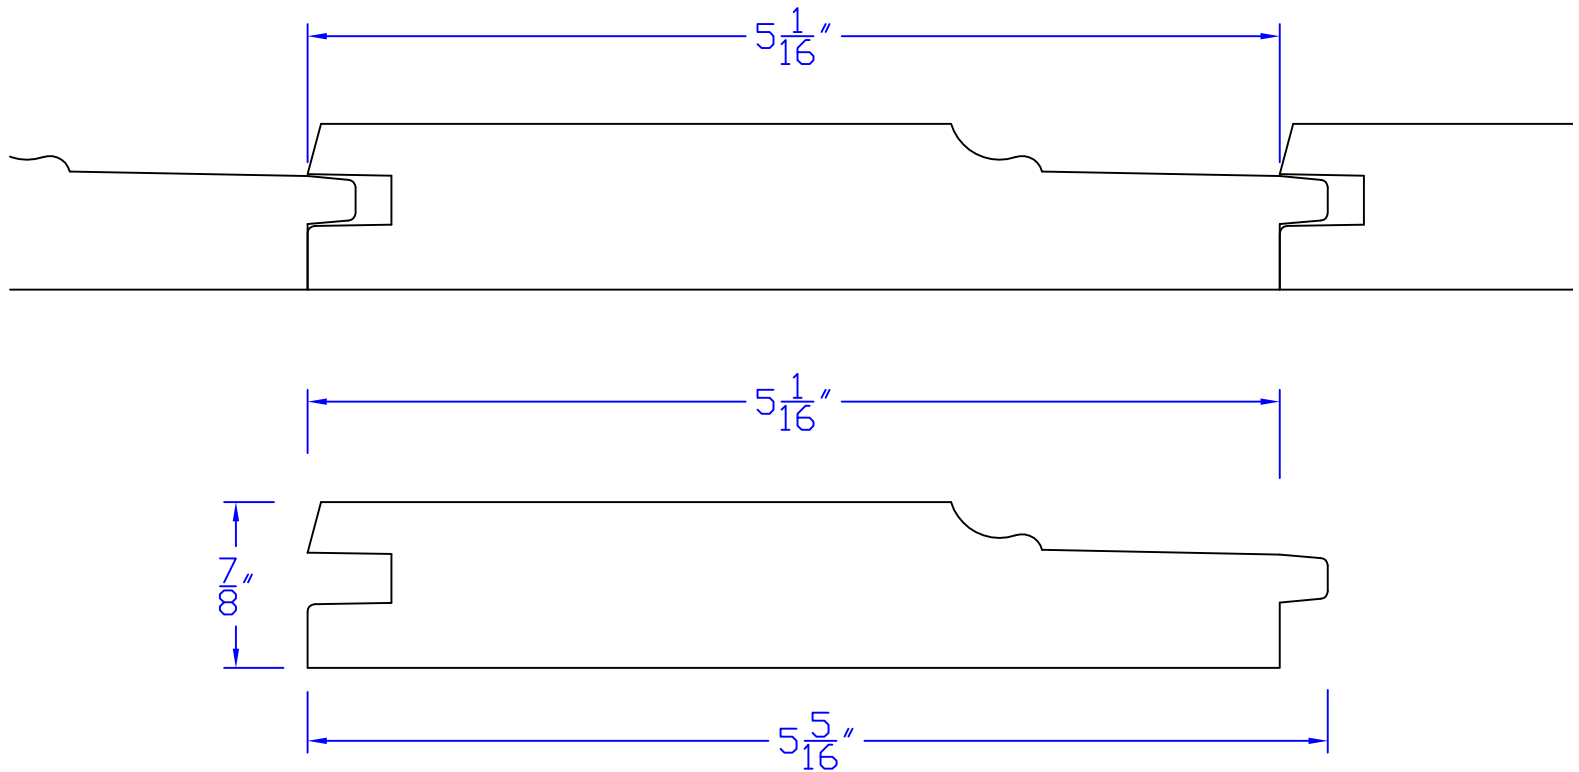

Creative Woodworking N.W., Inc.

1036 S.E. Taylor * Portland, Oregon 97214

Phone:(503) 230-9265 * Fax:(503) 232-9082

www.Creativewoodworkingnw.com

TNGV172
 $\frac{7}{8}$ " x $5-5/16$ "
USE TNGV321 FOR GROOVE