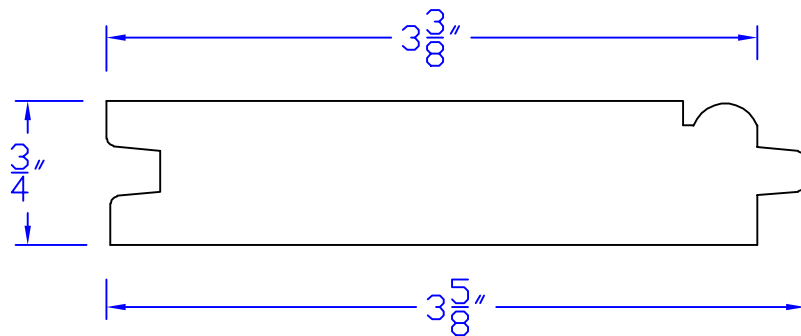

Creative Woodworking N.W., Inc.

1036 S.E. Taylor * Portland, Oregon 97214
Phone:(503) 230-9265 * Fax:(503) 232-9082
www.Creativewoodworkingnw.com

TNGV173
3/4" x 3-5/8"