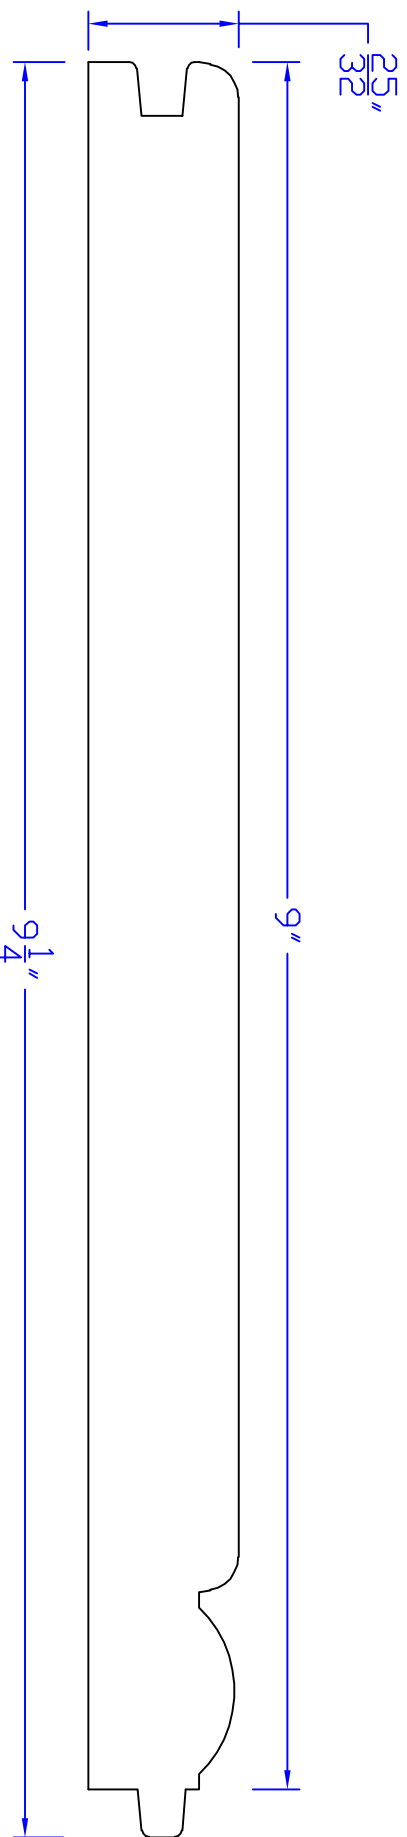

# Creative Woodworking N.W., Inc.

1036 S.E. Taylor \* Portland, Oregon 97214  
Phone:(503) 230-9265 \* Fax:(503) 232-9082  
[www.Creativewoodworkingnw.com](http://www.Creativewoodworkingnw.com)

TNGV178

25 / 32" x 9 - 1 / 4"

9" FACE WIDTH