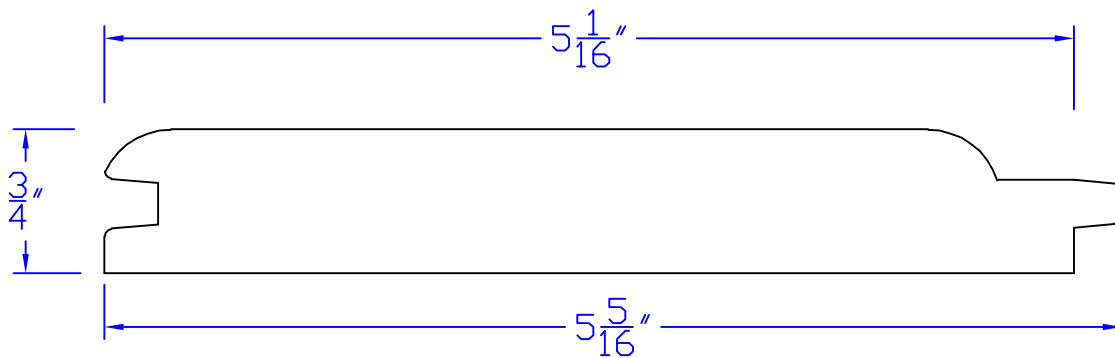

Creative Woodworking N.W., Inc.

1036 S.E. Taylor * Portland, Oregon 97214
Phone:(503) 230-9265 * Fax:(503) 232-9082
www.Creativewoodworkingnw.com

TNGV179
 $\frac{3}{4}$ " x $5\frac{5}{16}$ "
 $5\frac{1}{16}$ " FACE WIDTH