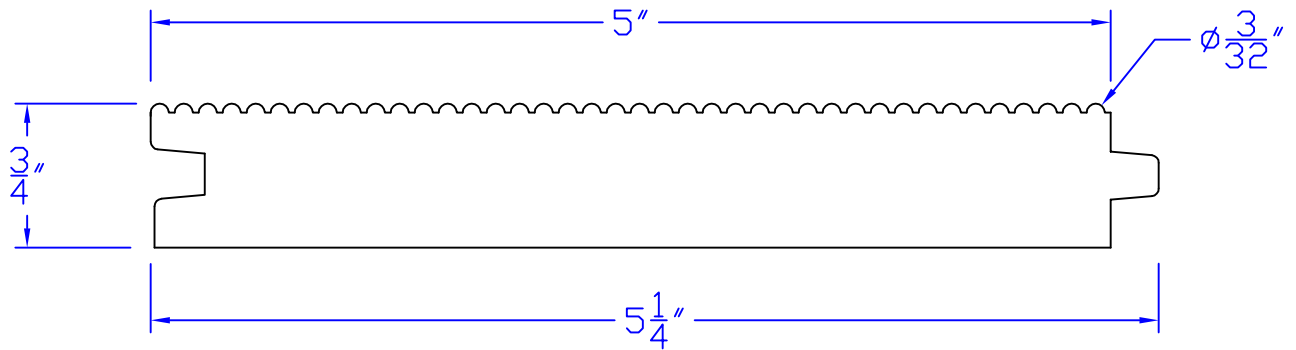

# Creative Woodworking N.W., Inc.

1036 S.E. Taylor \* Portland, Oregon 97214

Phone:(503) 230-9265 \* Fax:(503) 232-9082

www.Creativewoodworkingnw.com

TNGV186  
3/4" x 5-1/4"