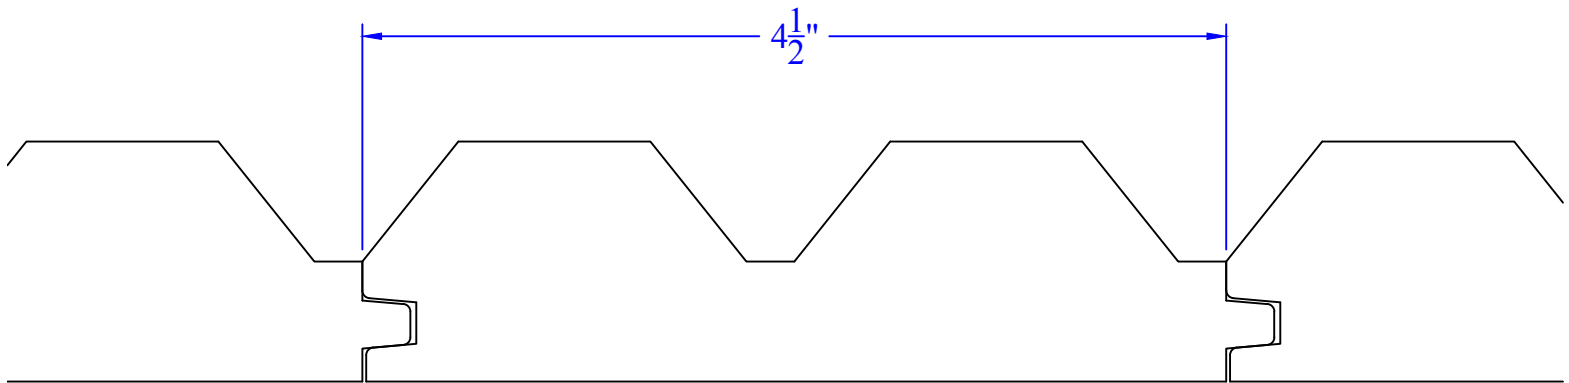

Creative Woodworking N.W., Inc.

1036 S.E. Taylor * Portland, Oregon 97214
Phone:(503) 230-9265 * Fax:(503) 232-9082
www.Creativewoodworkingnw.com

TNGV188
1-1/4" x 4-3/4"

KITKAT PROFILE