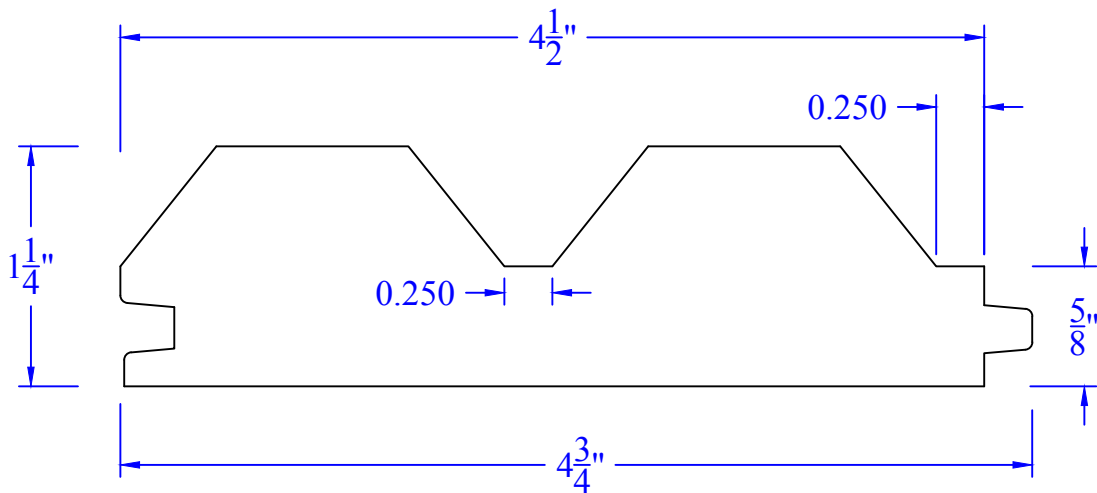

Creative Woodworking N.W., Inc.

1036 S.E. Taylor * Portland, Oregon 97214
Phone:(503) 230-9265 * Fax:(503) 232-9082
www.Creativewoodworkingnw.com

TNGV188
1-1/4" x 4-3/4"

KITKAT PROFILE