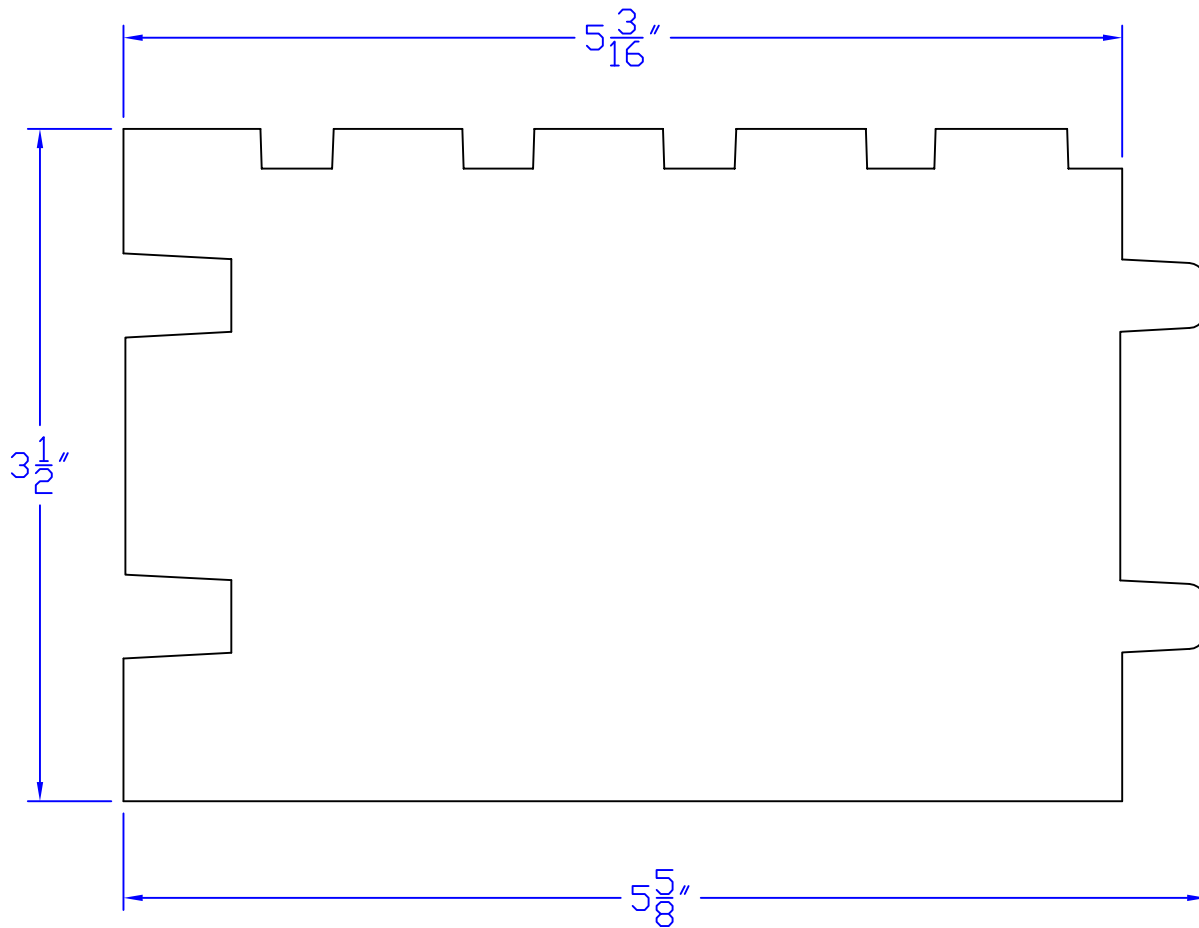

# Creative Woodworking N.W., Inc.

1036 S.E. Taylor \* Portland, Oregon 97214

Phone:(503) 230-9265 \* Fax:(503) 232-9082

www.Creativewoodworkingnw.com

TNGV189

3-1/2" x 5-5/8"

USE TNGV215 FOR SIDES