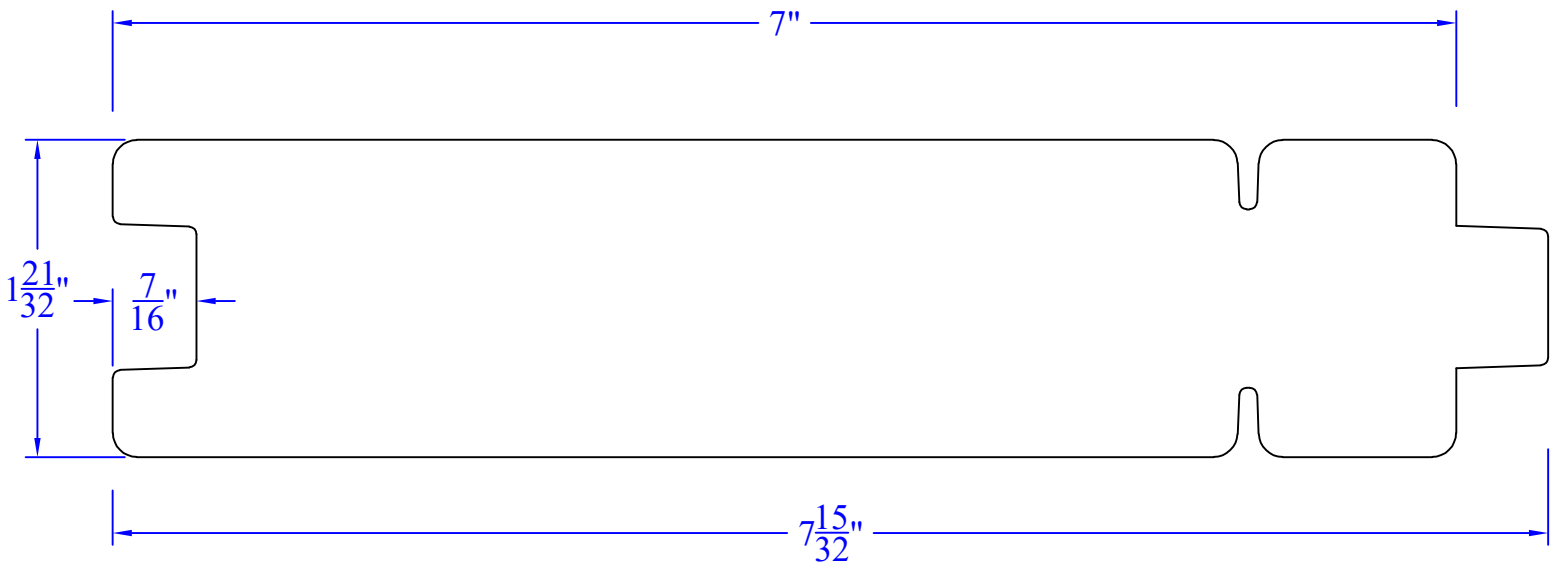

# Creative Woodworking N.W., Inc.

1036 S.E. Taylor \* Portland, Oregon 97214  
Phone:(503) 230-9265 \* Fax:(503) 232-9082  
www.Creativewoodworkingnw.com

TNGV191  
1-21/32" x 7-15/32"