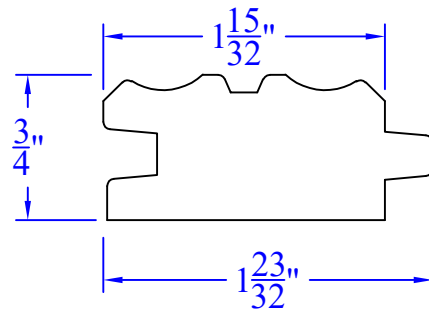

# Creative Woodworking N.W., Inc.

1036 S.E. Taylor \* Portland, Oregon 97214  
Phone:(503) 230-9265 \* Fax:(503) 232-9082  
www.Creativewoodworkingnw.com

TNGV192

$\frac{3}{4}$ " x  $1\frac{23}{32}$ "

MATCH UP WITH TNGV311