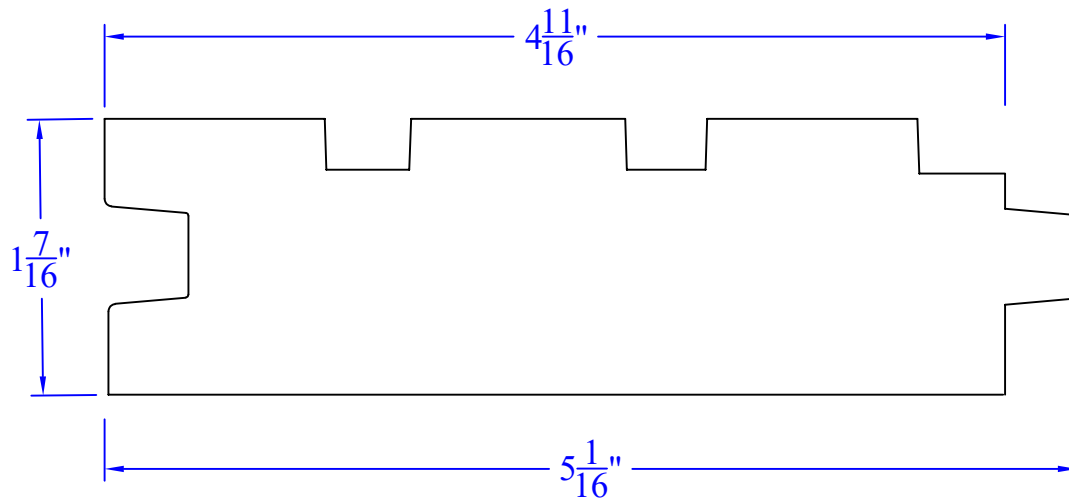

Creative Woodworking N.W., Inc.

1036 S.E. Taylor * Portland, Oregon 97214
Phone:(503) 230-9265 * Fax:(503) 232-9082
www.Creativewoodworkingnw.com

TNGV194
1-7/16" x 5-1/16"