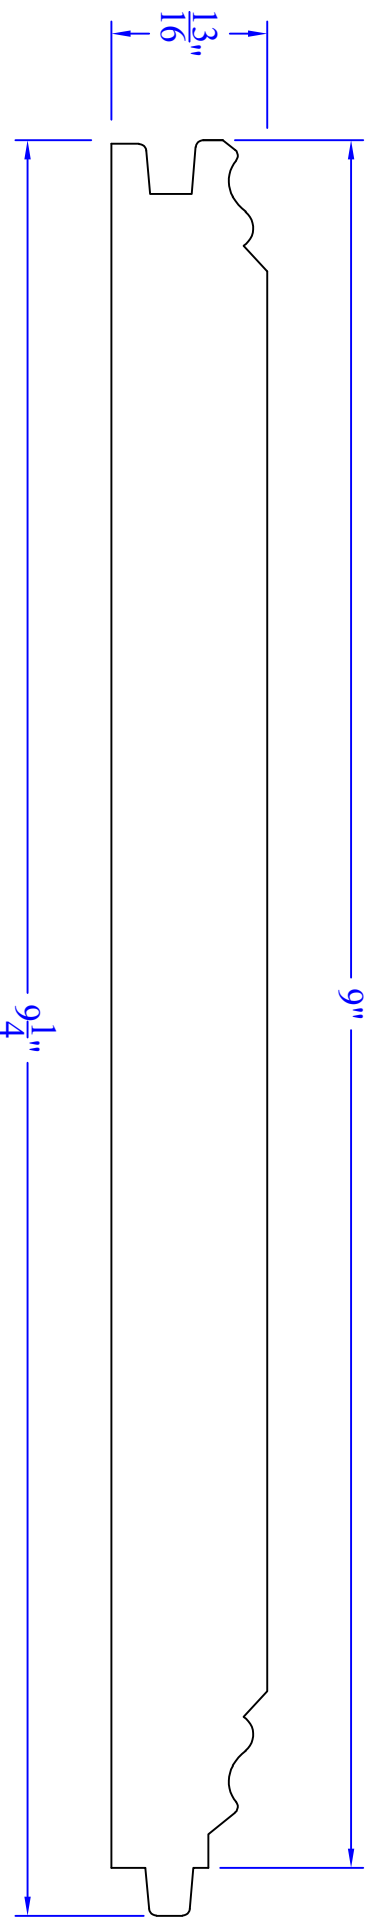

# Creative Woodworking N.W., Inc.

1036 S.E. Taylor \* Portland, Oregon 97214

Phone:(503) 230-9265 \* Fax:(503) 232-9082

[www.Creativewoodworkingnw.com](http://www.Creativewoodworkingnw.com)

TNGV196

13/16" x 9-1/4"

SHAPER ONLY 3 PASSES FOR FACE