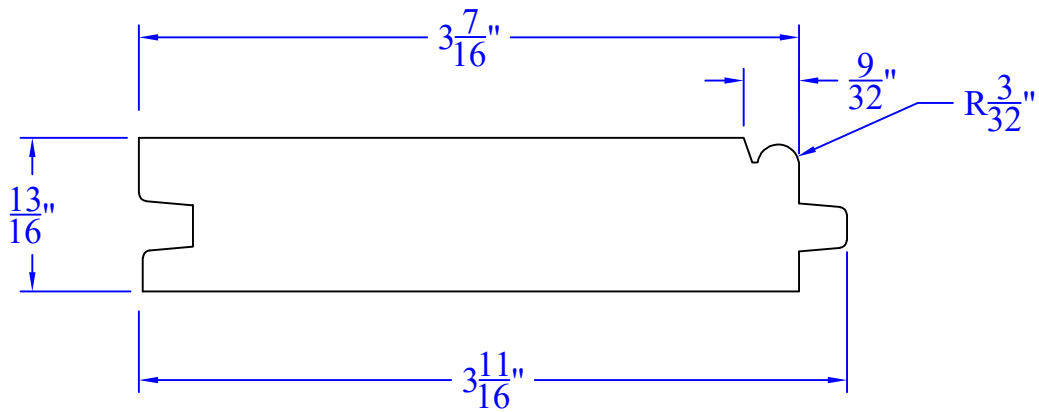

Creative Woodworking N.W., Inc.

1036 S.E. Taylor * Portland, Oregon 97214
Phone:(503) 230-9265 * Fax:(503) 232-9082
www.Creativewoodworkingnw.com

TNGV197
 $13/16$ " x $3-11/16$ "