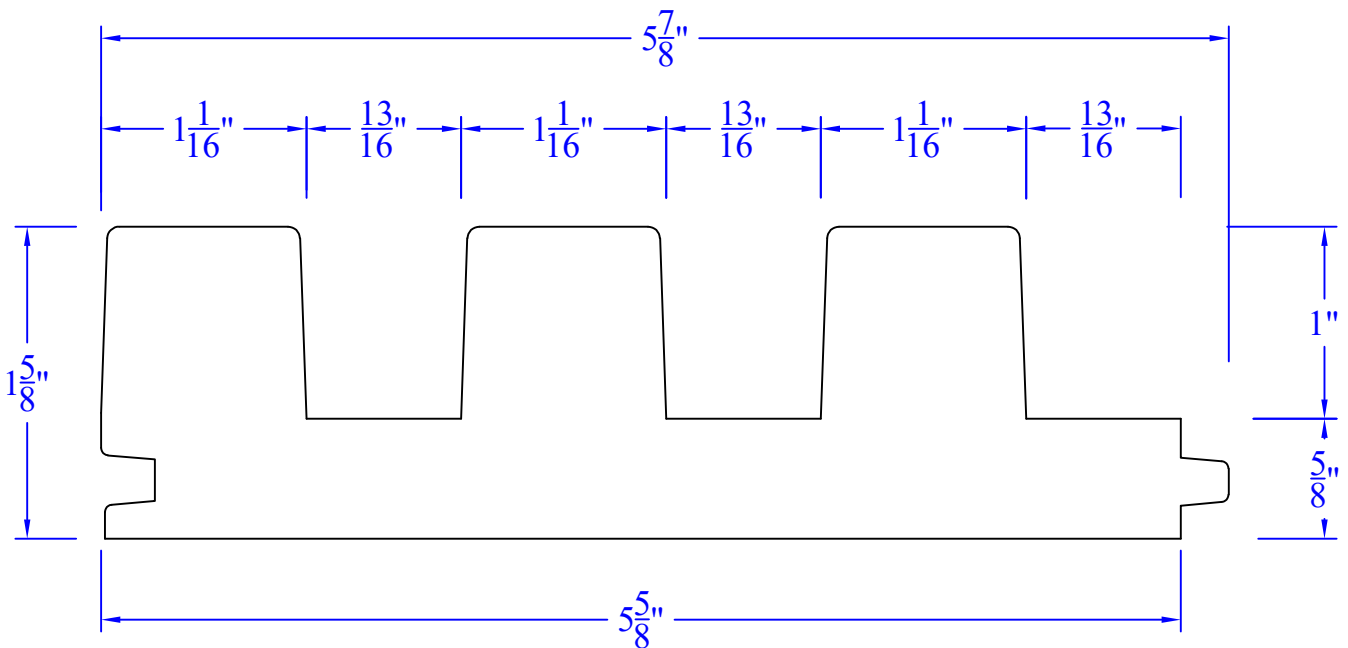

# Creative Woodworking N.W., Inc.

1036 S.E. Taylor \* Portland, Oregon 97214  
Phone:(503) 230-9265 \* Fax:(503) 232-9082  
www.Creativewoodworkingnw.com

TNGV198  
 $1\frac{5}{8}$ " x  $5\frac{7}{8}$ "