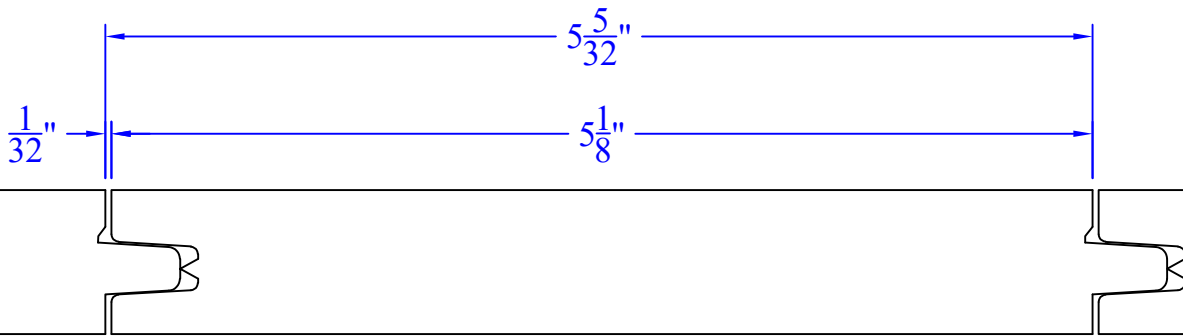

Creative Woodworking N.W., Inc.

1036 S.E. Taylor * Portland, Oregon 97214

Phone:(503) 230-9265 * Fax:(503) 232-9082

www.Creativewoodworkingnw.com

TNGV2014
3/4" x 5-1/2"