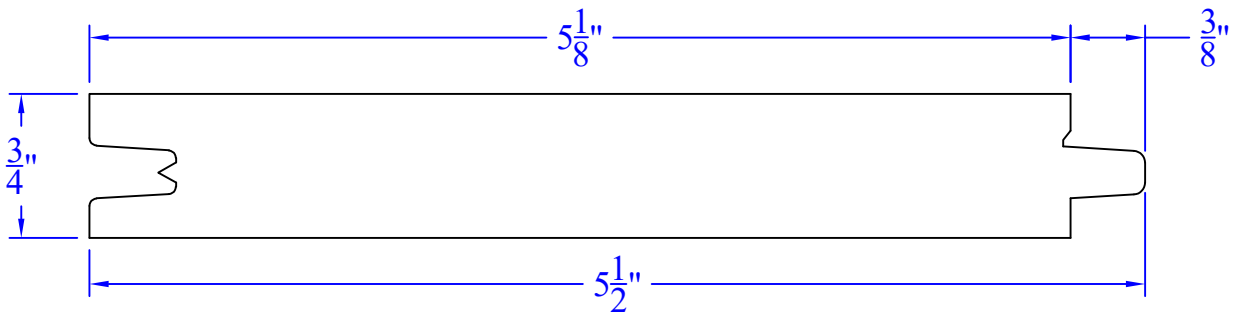

Creative Woodworking N.W., Inc.

1036 S.E. Taylor * Portland, Oregon 97214

Phone:(503) 230-9265 * Fax:(503) 232-9082

www.Creativewoodworkingnw.com

TNGV2014
3/4" x 5-1/2"