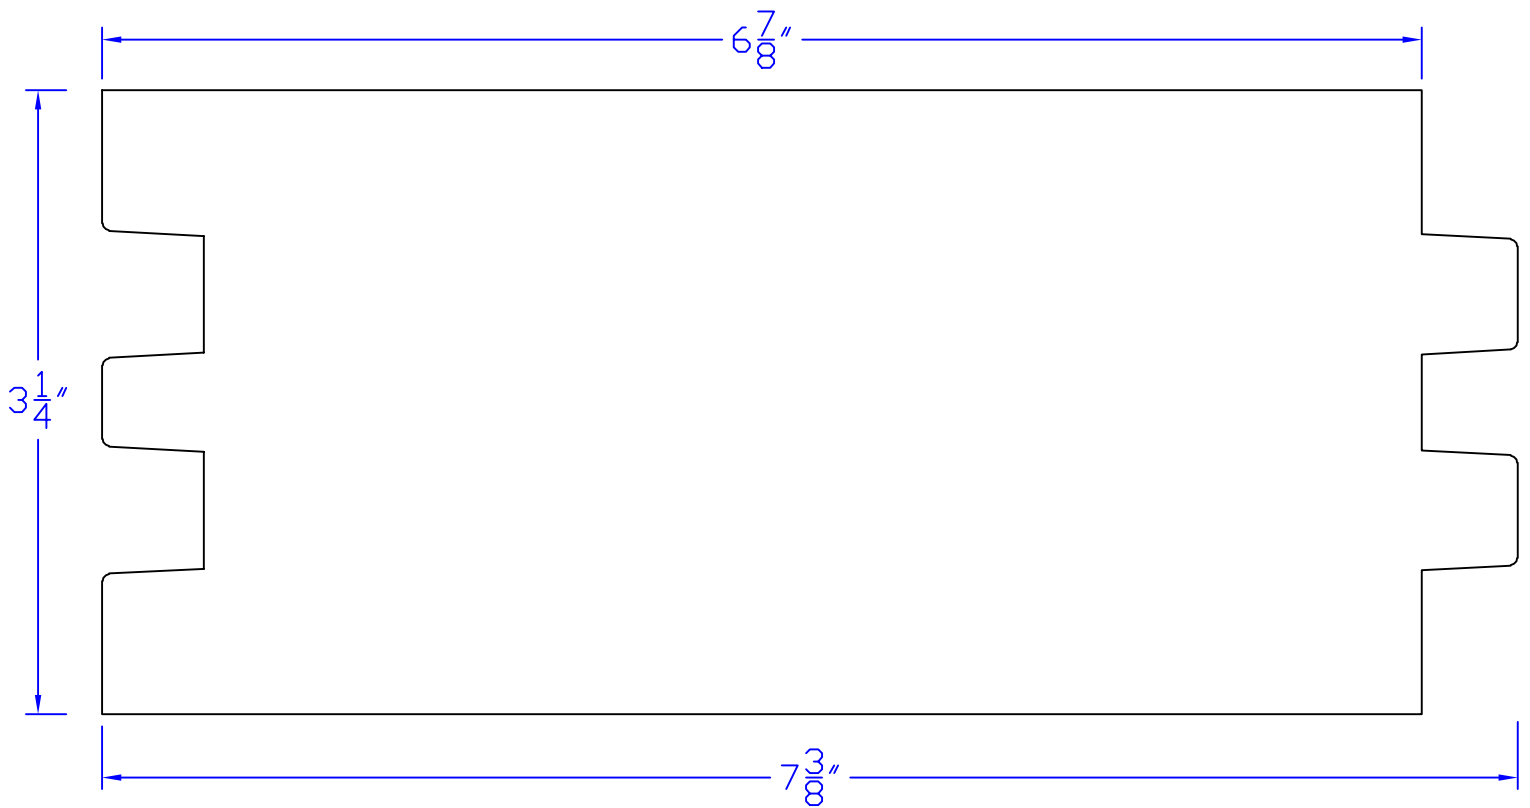

Creative Woodworking N.W., Inc.

1036 S.E. Taylor * Portland, Oregon 97214

Phone:(503) 230-9265 * Fax:(503) 232-9082

www.Creativewoodworkingnw.com

TNGV237
 $3-1/4" \times 7-3/8"$