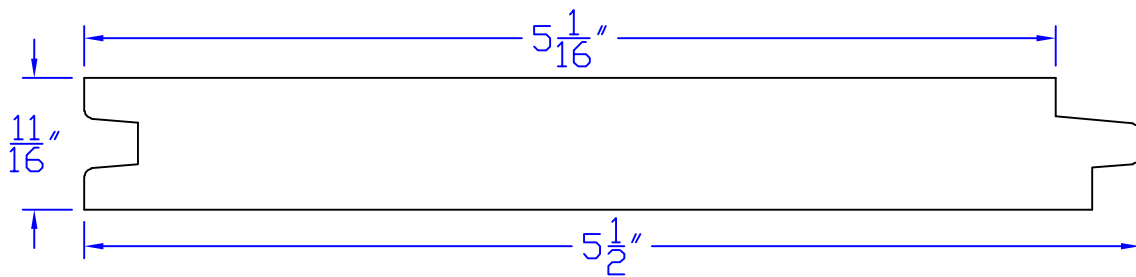

Creative Woodworking N.W., Inc.

1036 S.E. Taylor * Portland, Oregon 97214
Phone:(503) 230-9265 * Fax:(503) 232-9082
www.Creativewoodworkingnw.com

TNGV240
 $11/16$ " x $5-1/2$ "