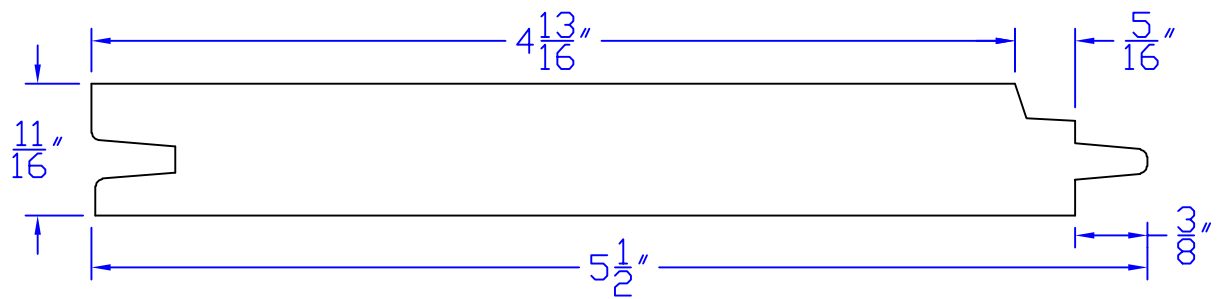

# Creative Woodworking N.W., Inc.

1036 S.E. Taylor \* Portland, Oregon 97214  
Phone:(503) 230-9265 \* Fax:(503) 232-9082  
www.Creativewoodworkingnw.com

TNGV241  
11/16" x 5-1/2"