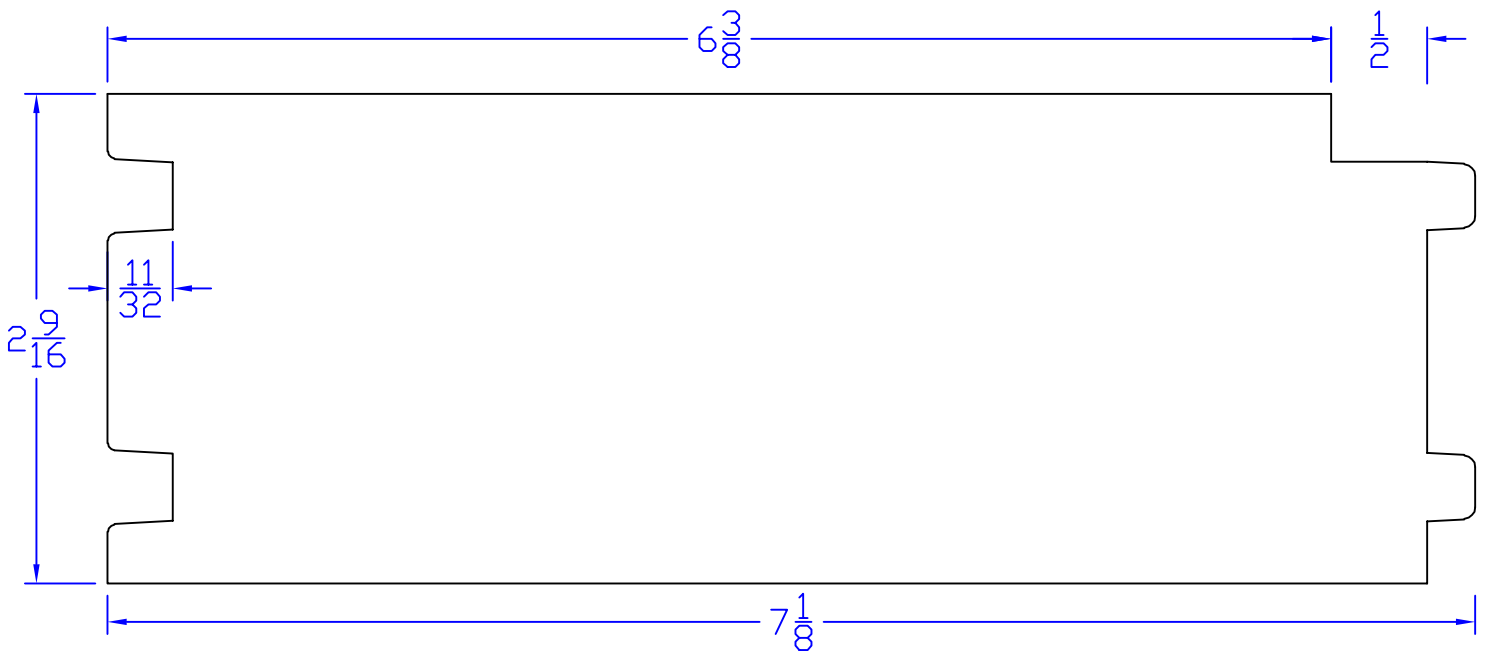

Creative Woodworking N.W., Inc.

1036 S.E. Taylor * Portland, Oregon 97214
Phone:(503) 230-9265 * Fax:(503) 232-9082
www.Creativewoodworkingnw.com

TNGV242
 $2-9/16'' \times 7-1/8''$