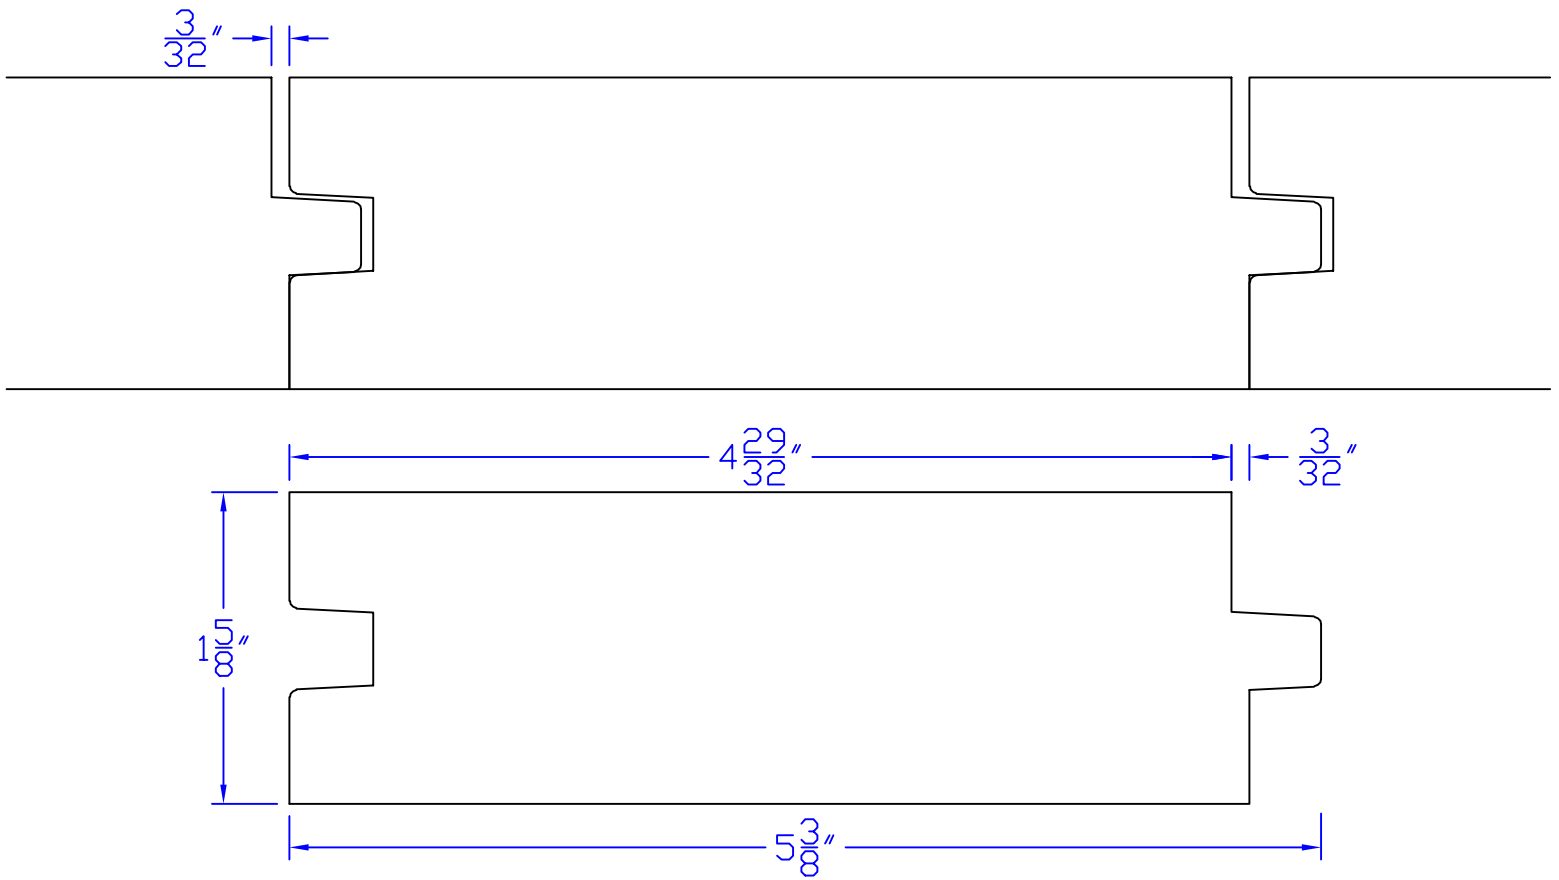

Creative Woodworking N.W., Inc.

1036 S.E. Taylor * Portland, Oregon 97214
Phone:(503) 230-9265 * Fax:(503) 232-9082
www.Creativewoodworkingnw.com

TNGV244
 $1-5/8$ " x $5-3/8$ "