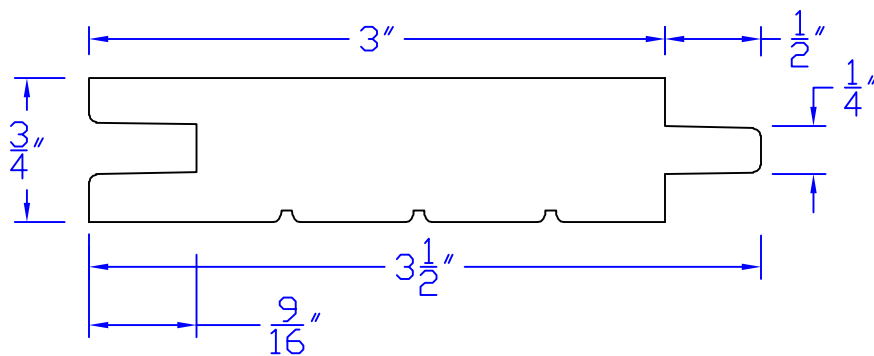

Creative Woodworking N.W., Inc.

1036 S.E. Taylor * Portland, Oregon 97214
Phone:(503) 230-9265 * Fax:(503) 232-9082
www.Creativewoodworkingnw.com

TNGV245
3/4" x 3-1/2"