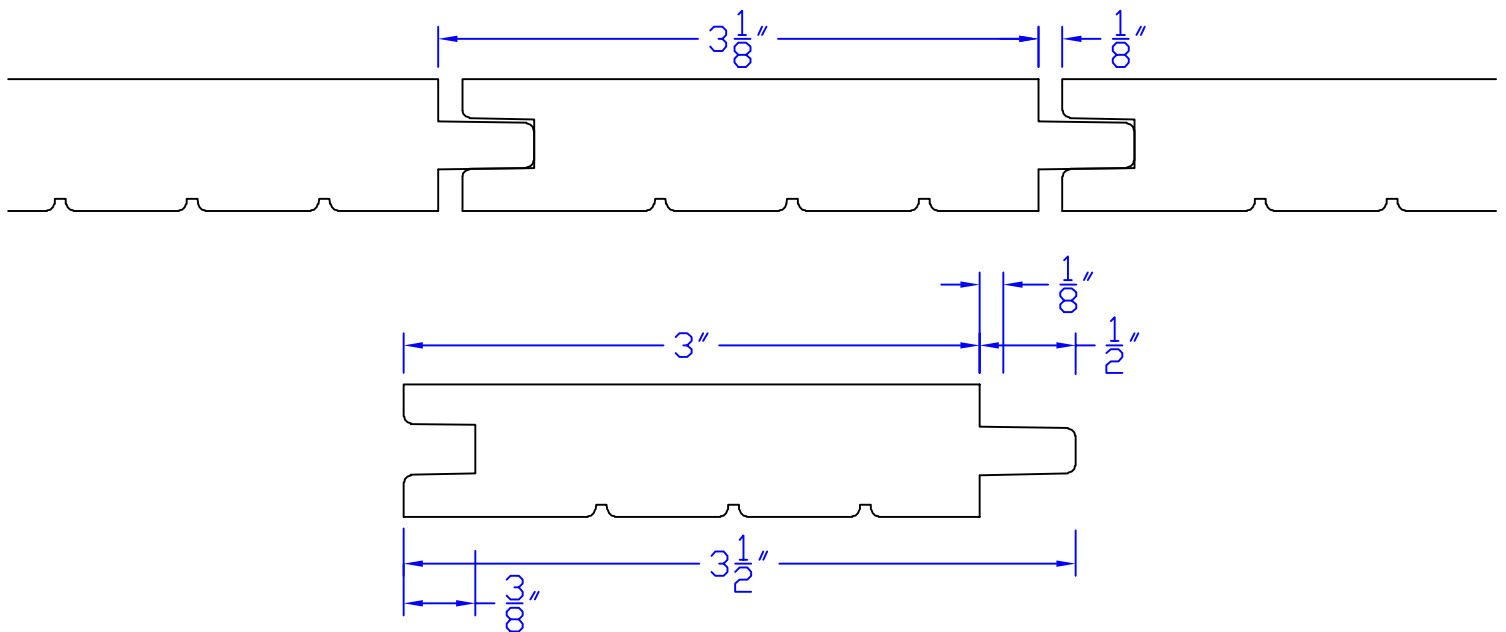

# Creative Woodworking N.W., Inc.

1036 S.E. Taylor \* Portland, Oregon 97214  
Phone:(503) 230-9265 \* Fax:(503) 232-9082  
www.Creativewoodworkingnw.com

TNGV246  
 $\frac{3}{4}$ " x  $3\frac{1}{2}$ "

USE TNGV245  
FOR TONGUE