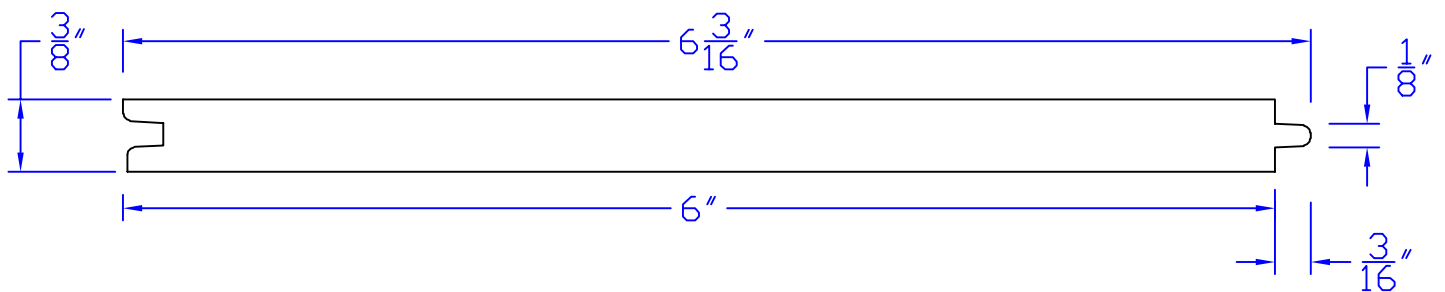

# Creative Woodworking N.W., Inc.

1036 S.E. Taylor \* Portland, Oregon 97214  
Phone:(503) 230-9265 \* Fax:(503) 232-9082  
www.Creativewoodworkingnw.com

TNGV248  
 $\frac{3}{8}$ " x  $6\frac{3}{16}$ "  
 $\frac{1}{8}$ " x  $\frac{3}{16}$ " TONGUE