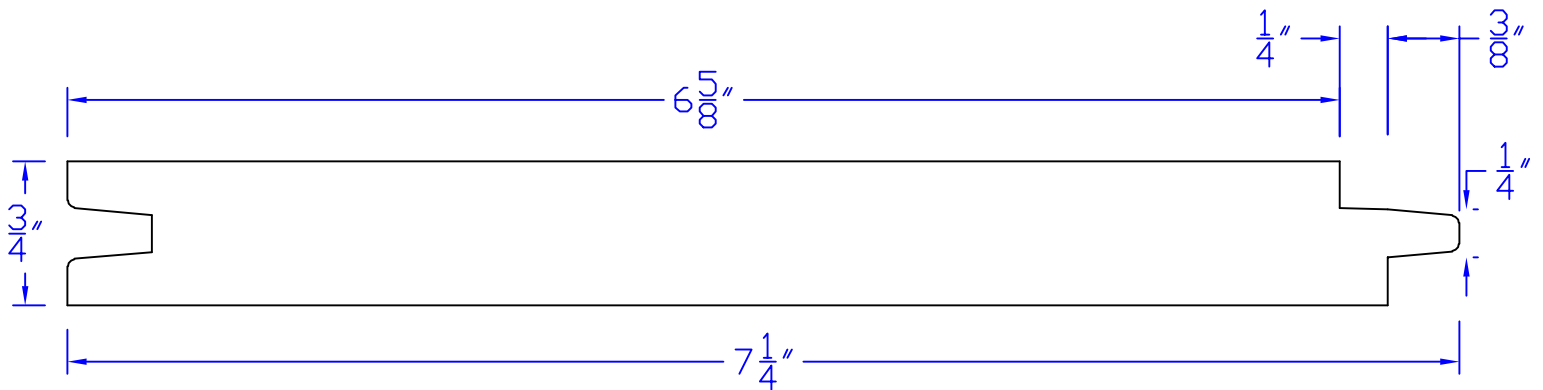

Creative Woodworking N.W., Inc.

1036 S.E. Taylor * Portland, Oregon 97214
Phone:(503) 230-9265 * Fax:(503) 232-9082
www.Creativewoodworkingnw.com

TNGV249
 $\frac{3}{4}$ " x $7\frac{1}{4}$ "
USE TNGV207 FOR GROOVE
 $\frac{1}{4}$ " x $\frac{3}{8}$ " TONGUE