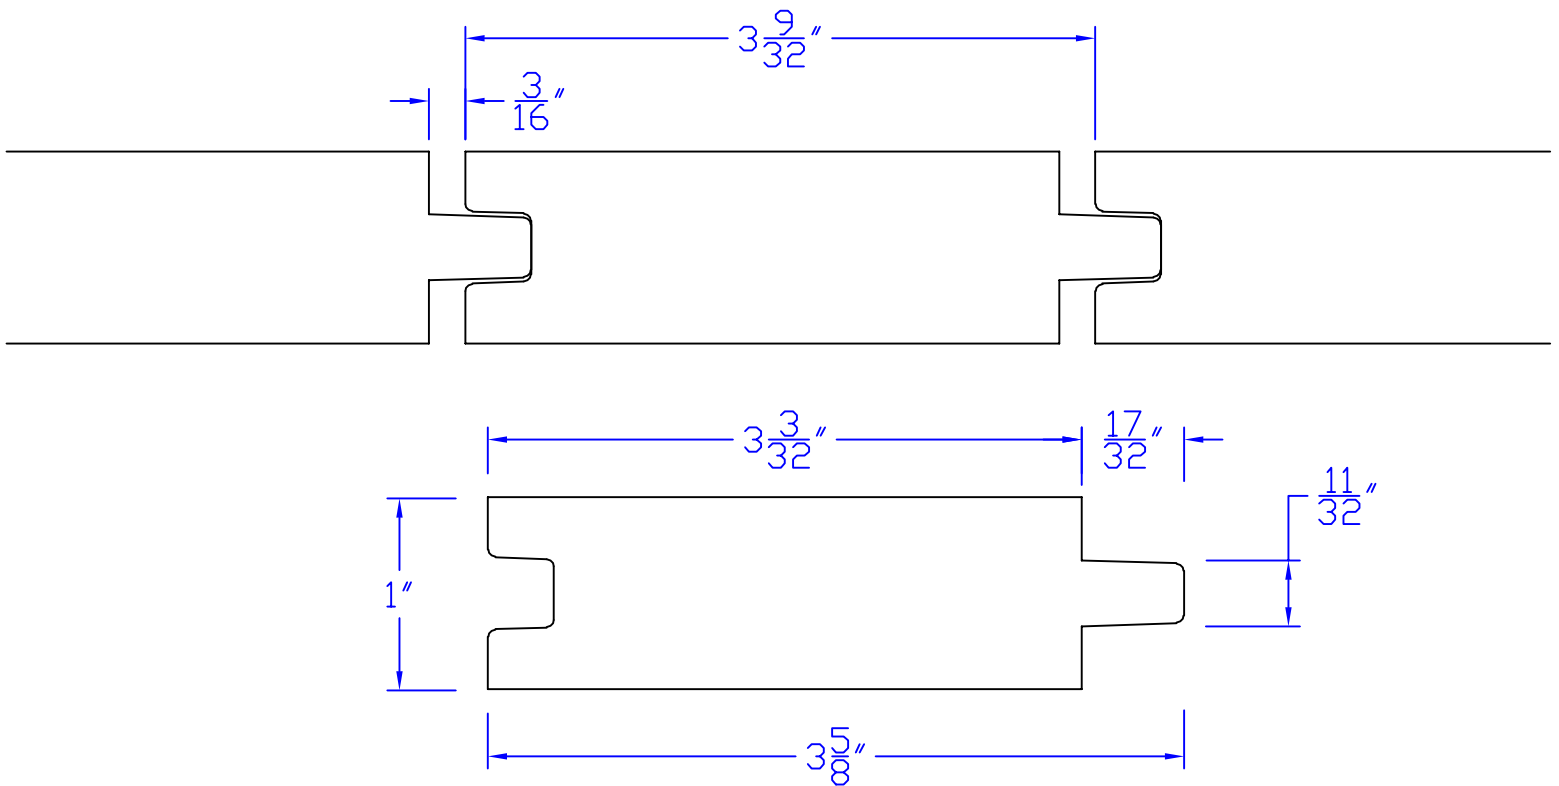

Creative Woodworking N.W., Inc.

1036 S.E. Taylor * Portland, Oregon 97214
Phone:(503) 230-9265 * Fax:(503) 232-9082
www.Creativewoodworkingnw.com

TNGV250
1" x 3-5/8"