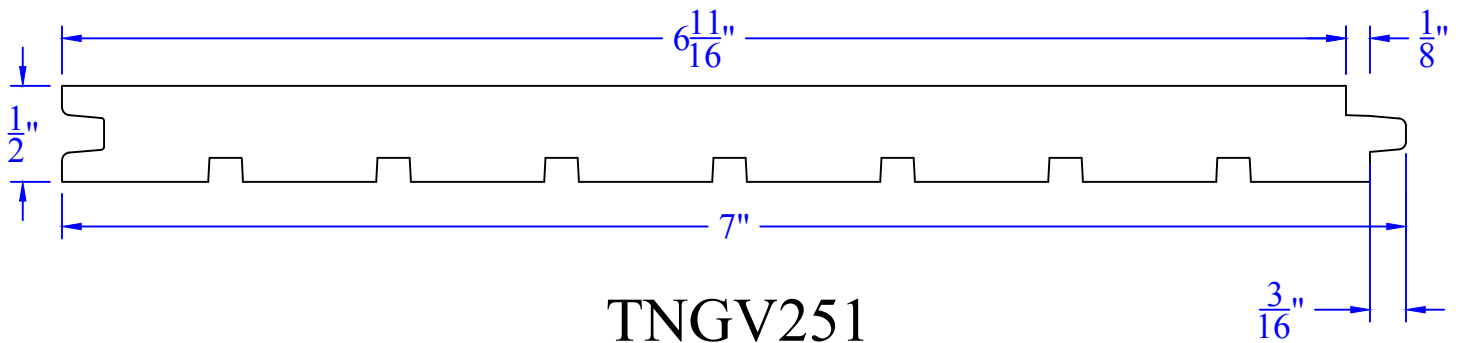

Creative Woodworking N.W., Inc.

1036 S.E. Taylor * Portland, Oregon 97214
Phone:(503) 230-9265 * Fax:(503) 232-9082
www.Creativewoodworkingnw.com

TNGV251
 $\frac{1}{2}$ " x 7"
1/8" FINELINE