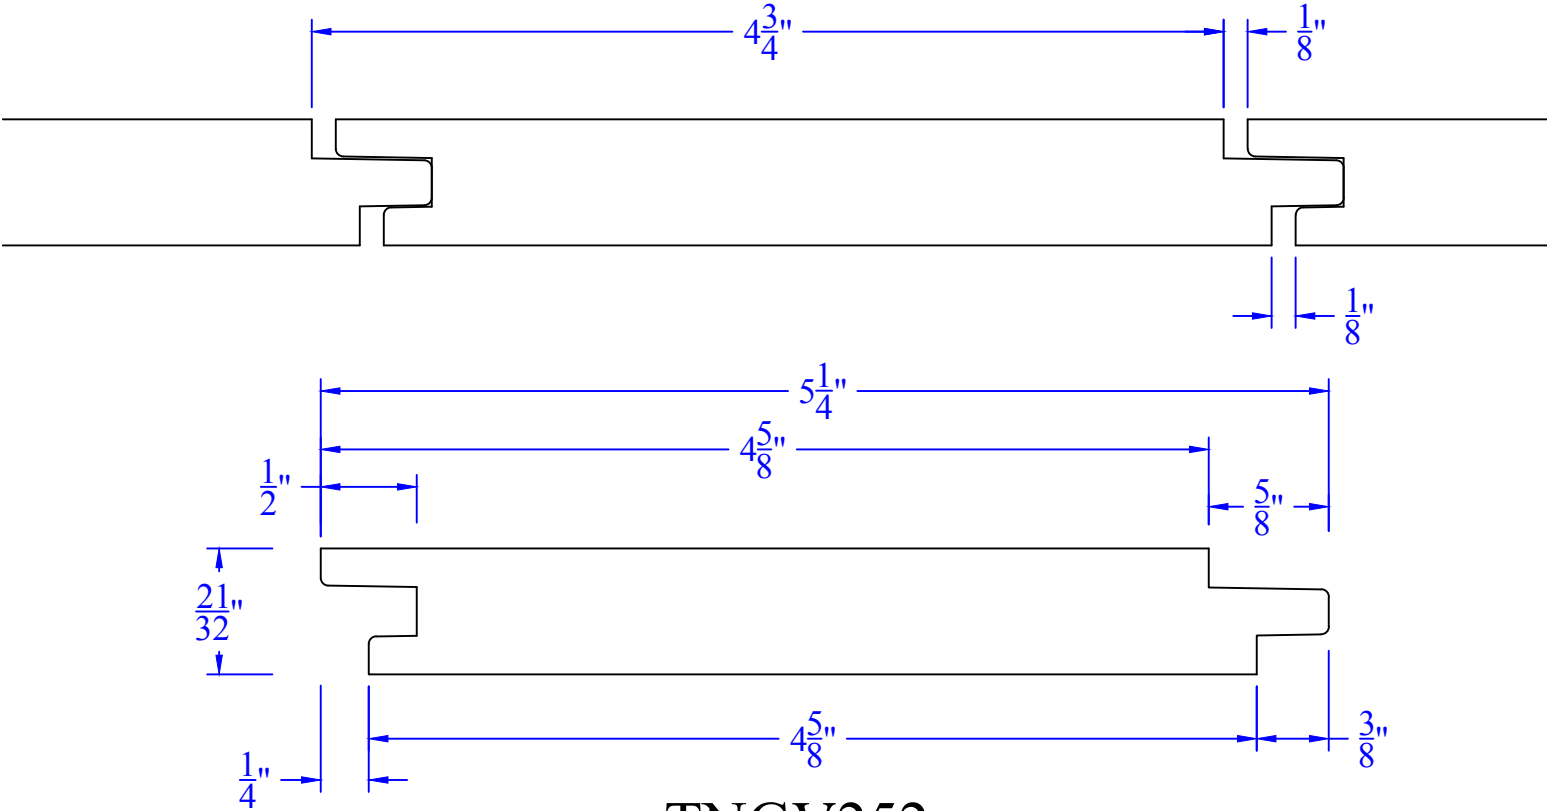

# Creative Woodworking N.W., Inc.

1036 S.E. Taylor \* Portland, Oregon 97214

Phone:(503) 230-9265 \* Fax:(503) 232-9082

www.Creativewoodworkingnw.com

**TNGV252**  
 **$21/32$ " x  $5-1/4$ "**  
 **$1/8$ " FINELINE**