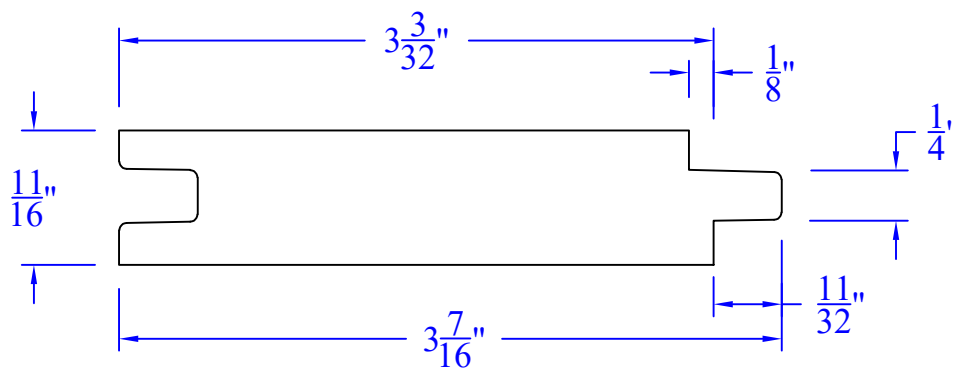

Creative Woodworking N.W., Inc.

1036 S.E. Taylor * Portland, Oregon 97214

Phone:(503) 230-9265 * Fax:(503) 232-9082

www.Creativewoodworkingnw.com

TNGV254
11/16" x 3-7/16"
1/8" FINELINE