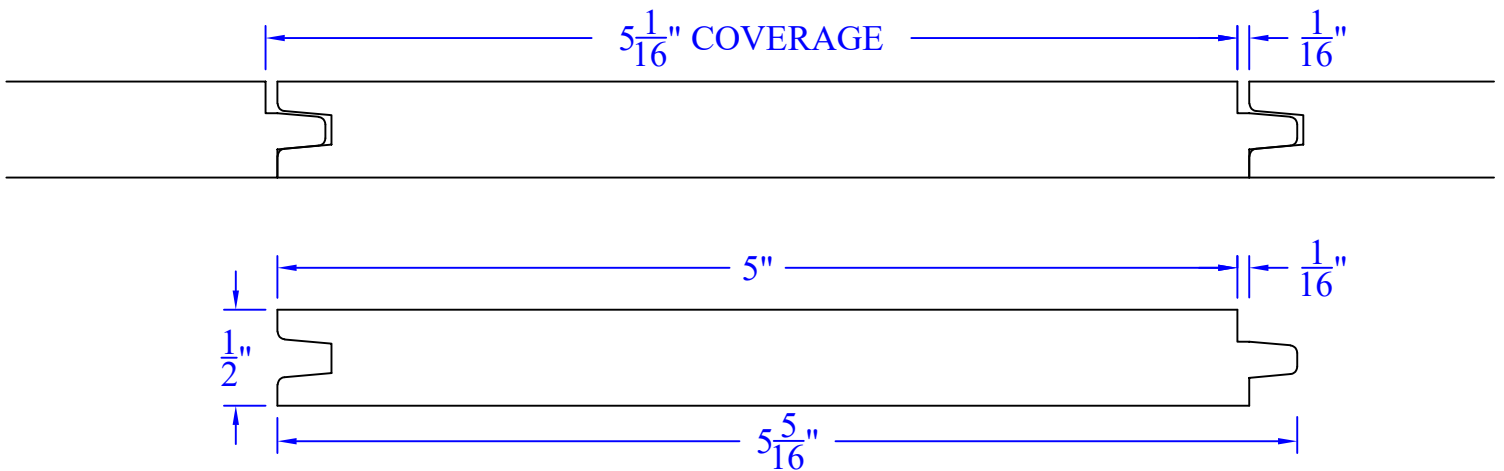

Creative Woodworking N.W., Inc.

1036 S.E. Taylor * Portland, Oregon 97214
Phone:(503) 230-9265 * Fax:(503) 232-9082
www.Creativewoodworkingnw.com

TNGV255
 $\frac{1}{2}$ " x $5\text{-}5/16$ "
 $1/16$ " FINELINE